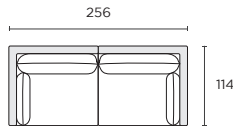

119W x 114D x 85H cm

STOCKED

Armless 1-Seater (AL2)

108W x 114D x 85H cm

LH/RH Arm 1-Seater (LA/RA)

128W x 114D x 85H cm

STOCKED

LH/RH Arm 1-Seater (LA2/RA2)

115W x 114D x 85H cm

Corner 1-Seater (CNR)

114W x 114D x 85H cm

STOCKED

LH/RH Arm Chaise (CLA/CRA)

129W x 170D x 85H cm

STOCKED

LH/RH Open-End (OL/OR)

169W x 114D x 85H cm

STOCKED

Large Ottoman (OTL)

129W x 101D x 46H cm

STOCKED

Small Ottoman (OTS)

114W x 101D x 46H cm

Modular Configurations

Seat height 46cm Seat depth 78cm

4-Seater (LA + RA)

256W x 114D x 85H cm

STOCKED

LA2 + RA2

230W x 114D x 85H cm

5-Seater (LA + AL + RA)

375W x 114D x 85H cm