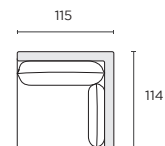

119W x 114D x 85H cm

STOCKED

Armless 1-Seater (AL2)

108W x 114D x 85H cm

LH/RH Arm 1-Seater (LA/RA)

128W x 114D x 85H cm

STOCKED

LH/RH Arm 1-Seater (LA2/RA2)

115W x 114D x 85H cm

Corner 1-Seater (CNR)

114W x 114D x 85H cm

STOCKED

LH/RH Arm Chaise (CLA/CRA)

129W x 170D x 85H cm

STOCKED

LH/RH Open-End (OL/OR)

169W x 114D x 85H cm

STOCKED

Large Ottoman (OTL)

129W x 101D x 46H cm

STOCKED

Small Ottoman (OTS)

114W x 101D x 46H cm

Modular Configurations

Seat height 46cm Seat depth 78cm

4-Seater (LA + RA)

256W x 114D x 85H cm

STOCKED

LA2 + RA2

230W x 114D x 85H cm

5-Seater (LA + AL + RA)

375W x 114D x 85H cm