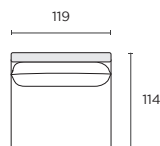

Back: 70% Fibre / 30% Feather

MTO

Cover Sets

Available in Leather

Leg Options

Modular Components

Seat height 46cm Seat depth 78cm

Armless 1-Seater (AL)

119W x 114D x 85H cm

STOCKED

Armless 1-Seater (AL2)

108W x 114D x 85H cm

LH/RH Arm 1-Seater (LA/RA)

128W x 114D x 85H cm

STOCKED

LH/RH Arm 1-Seater (LA2/RA2)

115W x 114D x 85H cm

Corner 1-Seater (CNR)

114W x 114D x 85H cm

STOCKED

LH/RH Arm Chaise (CLA/CRA)

129W x 170D x 85H cm

STOCKED

LH/RH Open-End (OL/OR)

Seat height 46cm Seat depth 78cm

4-Seater (LA + RA)

256W x 114D x 85H cm

STOCKED

LA2 + RA2

230W x 114D x 85H cm

5-Seater (LA + AL + RA)

375W x 114D x 85H cm