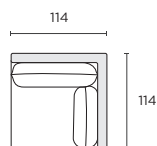

119W x 114D x 85H cm

STOCKED

Armless 1-Seater (AL2)

108W x 114D x 85H cm

LH/RH Arm 1-Seater (LA/RA)

128W x 114D x 85H cm

STOCKED

LH/RH Arm 1-Seater (LA2/RA2)

115W x 114D x 85H cm

Corner 1-Seater (CNR)

114W x 114D x 85H cm

STOCKED

LH/RH Arm Chaise (CLA/CRA)

129W x 170D x 85H cm

STOCKED

LH/RH Open-End (OL/OR)

169W x 114D x 85H cm

STOCKED

Large Ottoman (OTL)

129W x 101D x 46H cm

STOCKED

Small Ottoman (OTS)

114W x 101D x 46H cm

Modular Configurations

Seat height 46cm Seat depth 78cm

4-Seater (LA + RA)

256W x 114D x 85H cm

STOCKED

LA2 + RA2

230W x 114D x 85H cm

5-Seater (LA + AL + RA)

375W x 114D x 85H cm