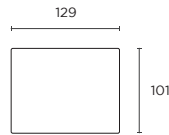

119W x 114D x 85H cm

STOCKED

Armless 1-Seater (AL2)

108W x 114D x 85H cm

LH/RH Arm 1-Seater (LA/RA)

128W x 114D x 85H cm

STOCKED

LH/RH Arm 1-Seater (LA2/RA2)

115W x 114D x 85H cm

Corner 1-Seater (CNR)

114W x 114D x 85H cm

STOCKED

LH/RH Arm Chaise (CLA/CRA)

129W x 170D x 85H cm

STOCKED

LH/RH Open-End (OL/OR)

169W x 114D x 85H cm

STOCKED

Large Ottoman (OTL)

129W x 101D x 46H cm

STOCKED

Small Ottoman (OTS)

114W x 101D x 46H cm

Modular Configurations

Seat height 46cm Seat depth 78cm

4-Seater (LA + RA)

256W x 114D x 85H cm

STOCKED

LA2 + RA2

230W x 114D x 85H cm

5-Seater (LA + AL + RA)

375W x 114D x 85H cm