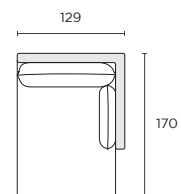

119W x 114D x 85H cm

STOCKED

Armless 1-Seater (AL2)

108W x 114D x 85H cm

LH/RH Arm 1-Seater (LA/RA)

128W x 114D x 85H cm

STOCKED

LH/RH Arm 1-Seater (LA2/RA2)

115W x 114D x 85H cm

Corner 1-Seater (CNR)

114W x 114D x 85H cm

STOCKED

LH/RH Arm Chaise (CLA/CRA)

129W x 170D x 85H cm

STOCKED

LH/RH Open-End (OL/OR)

169W x 114D x 85H cm

STOCKED

Large Ottoman (OTL)

129W x 101D x 46H cm

STOCKED

Small Ottoman (OTS)

114W x 101D x 46H cm

Modular Configurations

Seat height 46cm Seat depth 78cm

4-Seater (LA + RA)

256W x 114D x 85H cm

STOCKED

LA2 + RA2

230W x 114D x 85H cm

5-Seater (LA + AL + RA)

375W x 114D x 85H cm