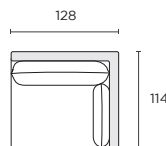

119W x 114D x 85H cm

STOCKED

Armless 1-Seater (AL2)

108W x 114D x 85H cm

LH/RH Arm 1-Seater (LA/RA)

128W x 114D x 85H cm

STOCKED

LH/RH Arm 1-Seater (LA2/RA2)

115W x 114D x 85H cm

Corner 1-Seater (CNR)

114W x 114D x 85H cm

STOCKED

LH/RH Arm Chaise (CLA/CRA)

129W x 170D x 85H cm

STOCKED

LH/RH Open-End (OL/OR)

169W x 114D x 85H cm

STOCKED

Large Ottoman (OTL)

129W x 101D x 46H cm

STOCKED

Small Ottoman (OTS)

114W x 101D x 46H cm

Modular Configurations

Seat height 46cm Seat depth 78cm

4-Seater (LA + RA)

256W x 114D x 85H cm

STOCKED

LA2 + RA2

230W x 114D x 85H cm

5-Seater (LA + AL + RA)

375W x 114D x 85H cm