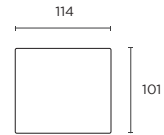

119W x 114D x 85H cm

STOCKED

Armless 1-Seater (AL2)

108W x 114D x 85H cm

LH/RH Arm 1-Seater (LA/RA)

128W x 114D x 85H cm

STOCKED

LH/RH Arm 1-Seater (LA2/RA2)

115W x 114D x 85H cm

Corner 1-Seater (CNR)

114W x 114D x 85H cm

STOCKED

LH/RH Arm Chaise (CLA/CRA)

129W x 170D x 85H cm

STOCKED

LH/RH Open-End (OL/OR)

169W x 114D x 85H cm

STOCKED

Large Ottoman (OTL)

129W x 101D x 46H cm

STOCKED

Small Ottoman (OTS)

114W x 101D x 46H cm

Modular Configurations

Seat height 46cm Seat depth 78cm

4-Seater (LA + RA)

256W x 114D x 85H cm

STOCKED

LA2 + RA2

230W x 114D x 85H cm

5-Seater (LA + AL + RA)

375W x 114D x 85H cm