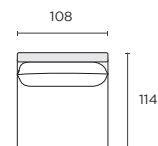

Back: 70% Fibre / 30% Feather

MTO

Cover Sets

Available in Leather

Leg Options

Modular Components

Seat height 46cm Seat depth 78cm

Armless 1-Seater (AL)

119W x 114D x 85H cm

STOCKED

Armless 1-Seater (AL2)

108W x 114D x 85H cm

LH/RH Arm 1-Seater (LA/RA)

128W x 114D x 85H cm

STOCKED

LH/RH Arm 1-Seater (LA2/RA2)

115W x 114D x 85H cm

Corner 1-Seater (CNR)

114W x 114D x 85H cm

STOCKED

LH/RH Arm Chaise (CLA/CRA)

129W x 170D x 85H cm

STOCKED

LH/RH Open-End (OL/OR)

Seat height 46cm Seat depth 78cm

4-Seater (LA + RA)

256W x 114D x 85H cm

STOCKED

LA2 + RA2

230W x 114D x 85H cm

5-Seater (LA + AL + RA)

375W x 114D x 85H cm