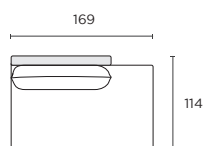

119W x 114D x 85H cm

STOCKED

Armless 1-Seater (AL2)

108W x 114D x 85H cm

LH/RH Arm 1-Seater (LA/RA)

128W x 114D x 85H cm

STOCKED

LH/RH Arm 1-Seater (LA2/RA2)

115W x 114D x 85H cm

Corner 1-Seater (CNR)

114W x 114D x 85H cm

STOCKED

LH/RH Arm Chaise (CLA/CRA)

129W x 170D x 85H cm

STOCKED

LH/RH Open-End (OL/OR)

169W x 114D x 85H cm

STOCKED

Large Ottoman (OTL)

129W x 101D x 46H cm

STOCKED

Small Ottoman (OTS)

114W x 101D x 46H cm

Modular Configurations

Seat height 46cm Seat depth 78cm

4-Seater (LA + RA)

256W x 114D x 85H cm

STOCKED

LA2 + RA2

230W x 114D x 85H cm

5-Seater (LA + AL + RA)

375W x 114D x 85H cm