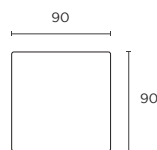

Ottoman (OT)

90W x 90D x 52H cm

STOCKED