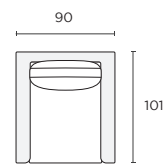

## Configurations

Seat height 52cm Seat depth cm

### Ottoman (OT)

90W x 90D x 52H cm

STOCKED

### Armchair (AC)

90W x 101D x 87H cm

STOCKED

### Chaise (LCH/RCH)

296W x 176D x 87H cm

STOCKED