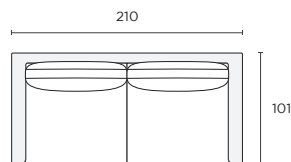

## Configurations

Seat height 52cm Seat depth cm

### Ottoman (OT)

90W x 90D x 52H cm

STOCKED

### Armchair (AC)

90W x 101D x 87H cm

STOCKED

### Chaise (LCH/RCH)

296W x 176D x 87H cm

STOCKED