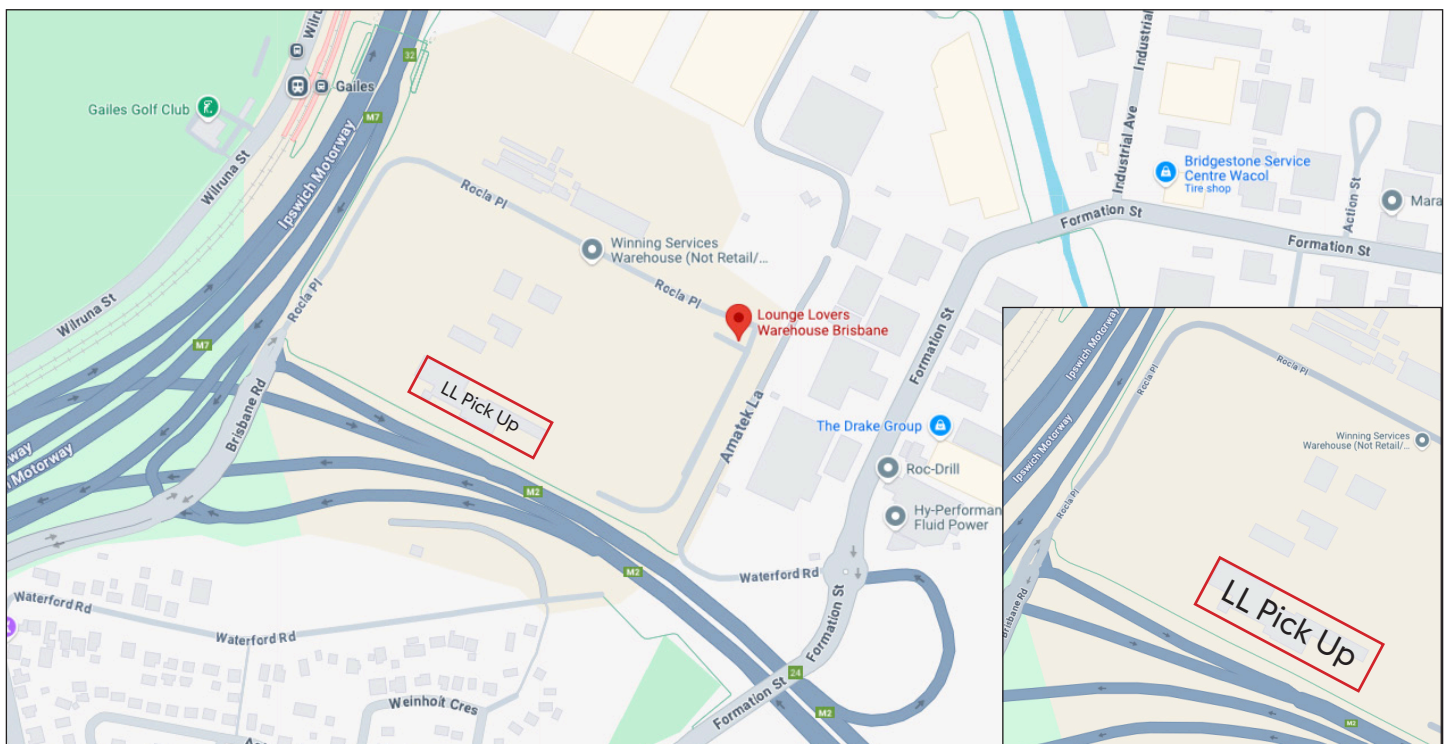

If you have any questions regarding warehouse pick up, please call 1300 738 088.

Address:

1A/1 Rocla Place,
Wacol, QLD 4076

Opening Hours:

Tuesday to Saturday: 11am - 4pm
Monday, Sunday and Public Holidays: CLOSED

Parking:

Parking is located at the rear of the warehouse near Door 30 (D30).

lounge lovers

Brisbane Warehouse

When travelling from the Brisbane CBD:

Use the left lane to take exit 32 towards M2/Logan Motorway from the M7/Ipswich Motorway. Stay left on Brisbane Road and continue onto Rocla Place.

When travelling from the South East QLD:

Take M2/Logan Motorway exit for Brisbane Road and use the right lane. Turn right onto Brisbane Road and stay left and continue onto the slip road towards Rocla Place. Continue past the Logos sign to the cul-de-sac and enter the Winnings Wacol hub via the Truck Entry (top left image).

Continue down the long driveway, please DO NOT exceed the 10 km/h speed limit. Veer right past the skip bins (images top right and bottom left). Stay to the left past the loading docks until you get to D30 (bottom right image). Please park in one of our designated pick-up bays, before sounding the bell at the customer service desk.