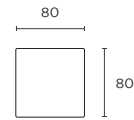

97W x 113D x 86H cm

LH/RH Arm 1-Seater (LA/RA)

113W x 113D x 86H cm

Corner 1-Seater (CNR)

113W x 113D x 86H cm

LH/RH Arm Chaise (CLA/CRA)

113W x 165D x 86H cm

LH/RH Arm Long Chaise (LCLA/LCRA)

113W x 210D x 86H cm

LH/RH Arm 3-Seater (3LA/3RA)

212W x 113D x 86H cm

3-Seater

230W x 113D x 86H cm

STOCKED

Ottoman (OT)

80W x 80D x 43H cm

STOCKED

Mini Corner

265W x 170D x 86H cm
Seat depth 63cm

STOCKED

Corner

326W x 215D x 86H cm

STOCKED

Modular Configurations