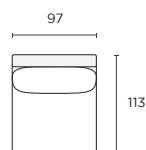

Back: 30% Fibre / 70% Feather

MTO

Cover Sets

Available in Leather

Leg Options

Modular Components

Seat height 43cm Seat depth 70cm

Armless 1-Seater (AL)

97W x 113D x 86H cm

LH/RH Arm 1-Seater (LA/RA)

113W x 113D x 86H cm

Corner 1-Seater (CNR)

113W x 113D x 86H cm

LH/RH Arm Chaise (CLA/CRA)

113W x 165D x 86H cm

LH/RH Arm Long Chaise (LCLA/LCRA)

113W x 210D x 86H cm

LH/RH Arm 3-Seater (3LA/3RA)

212W x 113D x 86H cm

3-Seater

230W x 113D x 86H cm

STOCKED

Ottoman (OT)

80W x 80D x 43H cm

STOCKED

Mini Corner

265W x 170D x 86H cm
Seat depth 63cm

STOCKED

Corner

326W x 215D x 86H cm

STOCKED

Modular Configurations