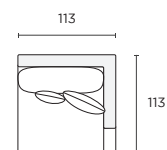

Back: 30% Fibre / 70% Feather

MTO

Cover Sets

Available in Leather

Leg Options

Modular Components

Seat height 43cm Seat depth 70cm

Armless 1-Seater (AL)

97W x 113D x 86H cm

LH/RH Arm 1-Seater (LA/RA)

113W x 113D x 86H cm

Corner 1-Seater (CNR)

113W x 113D x 86H cm

LH/RH Arm Chaise (CLA/CRA)

113W x 165D x 86H cm

LH/RH Arm Long Chaise (LCLA/LCRA)

113W x 210D x 86H cm

LH/RH Arm 3-Seater (3LA/3RA)

212W x 113D x 86H cm

3-Seater

230W x 113D x 86H cm

STOCKED

Ottoman (OT)

80W x 80D x 43H cm

Seat height 43cm Seat depth 70cm

LA + AL + RA

323W x 113D x 86H cm

LA + AL + AL + RA

420W x 113D x 86H cm

LA + CRA

226W x 165D x 86H cm

LA + RA