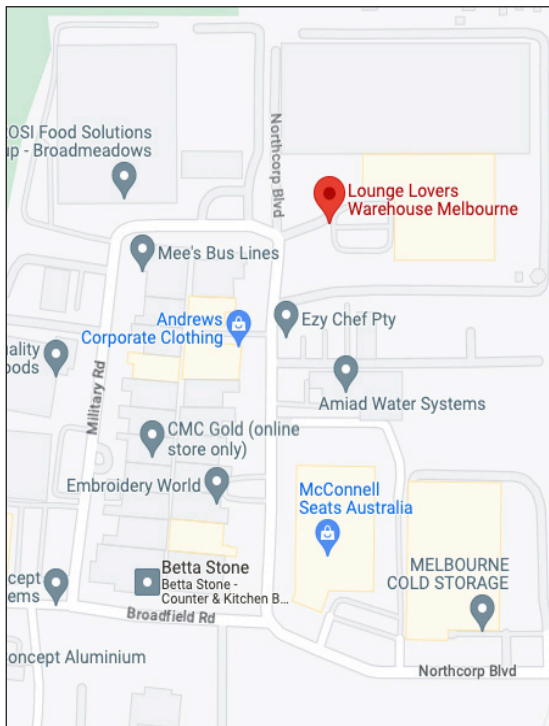

Melbourne Warehouse

Once you have received your Sales Order number via email, you can collect your items from the warehouse between Tuesday to Saturday - 11 am to 4 pm, providing ID and Sales Order number.

If you have any questions regarding warehouse pick up, please call 1300 738 088.

Address:

Warehouse B,
144 Northcorp Boulevard
Broadmeadows, VIC 3047

Opening Hours:

Tuesday to Saturday: 11am - 4pm
Sunday and Public Holidays: CLOSED

Parking:

Parking is available in front of the warehouse.
(For warehouse collections please follow the arrows for allocated parking.)

loungelovers