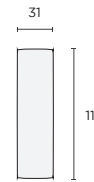

Seat height 43cm Seat depth 79cm

Armless 1-Seater (AL)

100W x 113D x 66H cm

STOCKED

Armless Chaise (CAL)

100W x 154D x 66H cm

STOCKED

Corner 1-Seater (CNR)

113W x 113D x 66H cm

STOCKED

Ottoman (OT)

100W x 100D x 43H cm

STOCKED

Low Arm (A)

31W x 111D x 54H cm

STOCKED

Modular Configurations

Seat height 43cm Seat depth 79cm

AL + AL

200W x 113D x 66H cm

AL + AL + AL

300W x 113D x 66H cm

3-Seater (A + AL + AL + A)

262W x 113D x 66H cm

STOCKED

4-Seater (A + AL + AL + AL + A)

362W x 113D x 66H cm

STOCKED

A + AL + CAL + A

262W x 154D x 66H cm

A + AL + AL + CAL + A

362W x 154D x 66H cm