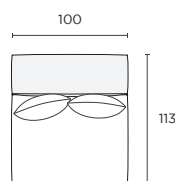

Seat height 43cm Seat depth 79cm

Armless 1-Seater (AL)

100W x 113D x 66H cm

STOCKED

Armless Chaise (CAL)

100W x 154D x 66H cm

STOCKED

Corner 1-Seater (CNR)

113W x 113D x 66H cm

STOCKED

Ottoman (OT)

100W x 100D x 43H cm

STOCKED

Low Arm (A)

31W x 111D x 54H cm

STOCKED

Modular Configurations

Seat height 43cm Seat depth 79cm

AL + AL

200W x 113D x 66H cm

AL + AL + AL

300W x 113D x 66H cm

3-Seater (A + AL + AL + A)

262W x 113D x 66H cm

STOCKED

4-Seater (A + AL + AL + AL + A)

362W x 113D x 66H cm

STOCKED

A + AL + CAL + A

262W x 154D x 66H cm

A + AL + AL + CAL + A

362W x 154D x 66H cm