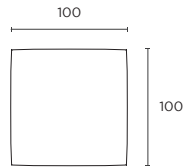

Seat height 43cm Seat depth 79cm

Armless 1-Seater (AL)

100W x 113D x 66H cm

STOCKED

Armless Chaise (CAL)

100W x 154D x 66H cm

STOCKED

Corner 1-Seater (CNR)

113W x 113D x 66H cm

STOCKED

Ottoman (OT)

100W x 100D x 43H cm

STOCKED

Low Arm (A)

31W x 111D x 54H cm

STOCKED

Modular Configurations

Seat height 43cm Seat depth 79cm

AL + AL

200W x 113D x 66H cm

AL + AL + AL

300W x 113D x 66H cm

3-Seater (A + AL + AL + A)

262W x 113D x 66H cm

STOCKED

4-Seater (A + AL + AL + AL + A)

362W x 113D x 66H cm

STOCKED

A + AL + CAL + A

262W x 154D x 66H cm

A + AL + AL + CAL + A

362W x 154D x 66H cm