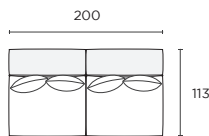

Seat height 43cm Seat depth 79cm

Armless 1-Seater (AL)

100W x 113D x 66H cm

STOCKED

Armless Chaise (CAL)

100W x 154D x 66H cm

STOCKED

Corner 1-Seater (CNR)

113W x 113D x 66H cm

STOCKED

Ottoman (OT)

100W x 100D x 43H cm

STOCKED

Low Arm (A)

31W x 111D x 54H cm

STOCKED

Modular Configurations

Seat height 43cm Seat depth 79cm

AL + AL

200W x 113D x 66H cm

AL + AL + AL

300W x 113D x 66H cm

3-Seater (A + AL + AL + A)

262W x 113D x 66H cm