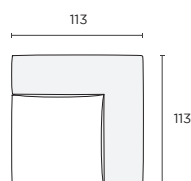

Seat height 43cm Seat depth 79cm

Armless 1-Seater (AL)

100W x 113D x 66H cm

STOCKED

Armless Chaise (CAL)

100W x 154D x 66H cm

STOCKED

Corner 1-Seater (CNR)

113W x 113D x 66H cm

STOCKED

Ottoman (OT)

100W x 100D x 43H cm

STOCKED

Low Arm (A)

31W x 111D x 54H cm

STOCKED

Modular Configurations

Seat height 43cm Seat depth 79cm

AL + AL

200W x 113D x 66H cm

AL + AL + AL

300W x 113D x 66H cm

3-Seater (A + AL + AL + A)

262W x 113D x 66H cm

STOCKED

4-Seater (A + AL + AL + AL + A)

362W x 113D x 66H cm

STOCKED

A + AL + CAL + A

262W x 154D x 66H cm

A + AL + AL + CAL + A

362W x 154D x 66H cm