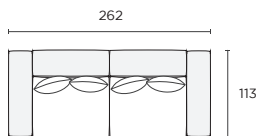

Seat height 43cm Seat depth 79cm

Armless 1-Seater (AL)

100W x 113D x 66H cm

STOCKED

Armless Chaise (CAL)

100W x 154D x 66H cm

STOCKED

Corner 1-Seater (CNR)

113W x 113D x 66H cm

STOCKED

Ottoman (OT)

100W x 100D x 43H cm

STOCKED

Low Arm (A)

31W x 111D x 54H cm

STOCKED

Modular Configurations

Seat height 43cm Seat depth 79cm

AL + AL

200W x 113D x 66H cm

AL + AL + AL

300W x 113D x 66H cm

3-Seater (A + AL + AL + A)

262W x 113D x 66H cm

STOCKED

4-Seater (A + AL + AL + AL + A)

362W x 113D x 66H cm

STOCKED

A + AL + CAL + A

262W x 154D x 66H cm

A + AL + AL + CAL + A

362W x 154D x 66H cm