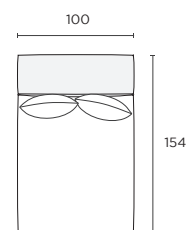

Seat height 43cm Seat depth 79cm

Armless 1-Seater (AL)

100W x 113D x 66H cm

STOCKED

Armless Chaise (CAL)

100W x 154D x 66H cm

STOCKED

Corner 1-Seater (CNR)

113W x 113D x 66H cm

STOCKED

Ottoman (OT)

100W x 100D x 43H cm

STOCKED

Low Arm (A)

31W x 111D x 54H cm

STOCKED

Modular Configurations

Seat height 43cm Seat depth 79cm

AL + AL

200W x 113D x 66H cm

AL + AL + AL

300W x 113D x 66H cm

3-Seater (A + AL + AL + A)

262W x 113D x 66H cm

STOCKED

4-Seater (A + AL + AL + AL + A)

362W x 113D x 66H cm

STOCKED

A + AL + CAL + A

262W x 154D x 66H cm

A + AL + AL + CAL + A

362W x 154D x 66H cm