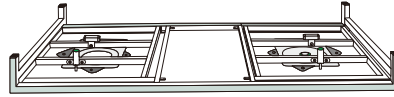

loungelovers

Assembly Instruction

Divano 2S

M6x45

Ø6

Ø6

A = 8

B = 8

C = 8

4mm

(1)=1

(2)=2

Step 1

Step 2

Step 3

1