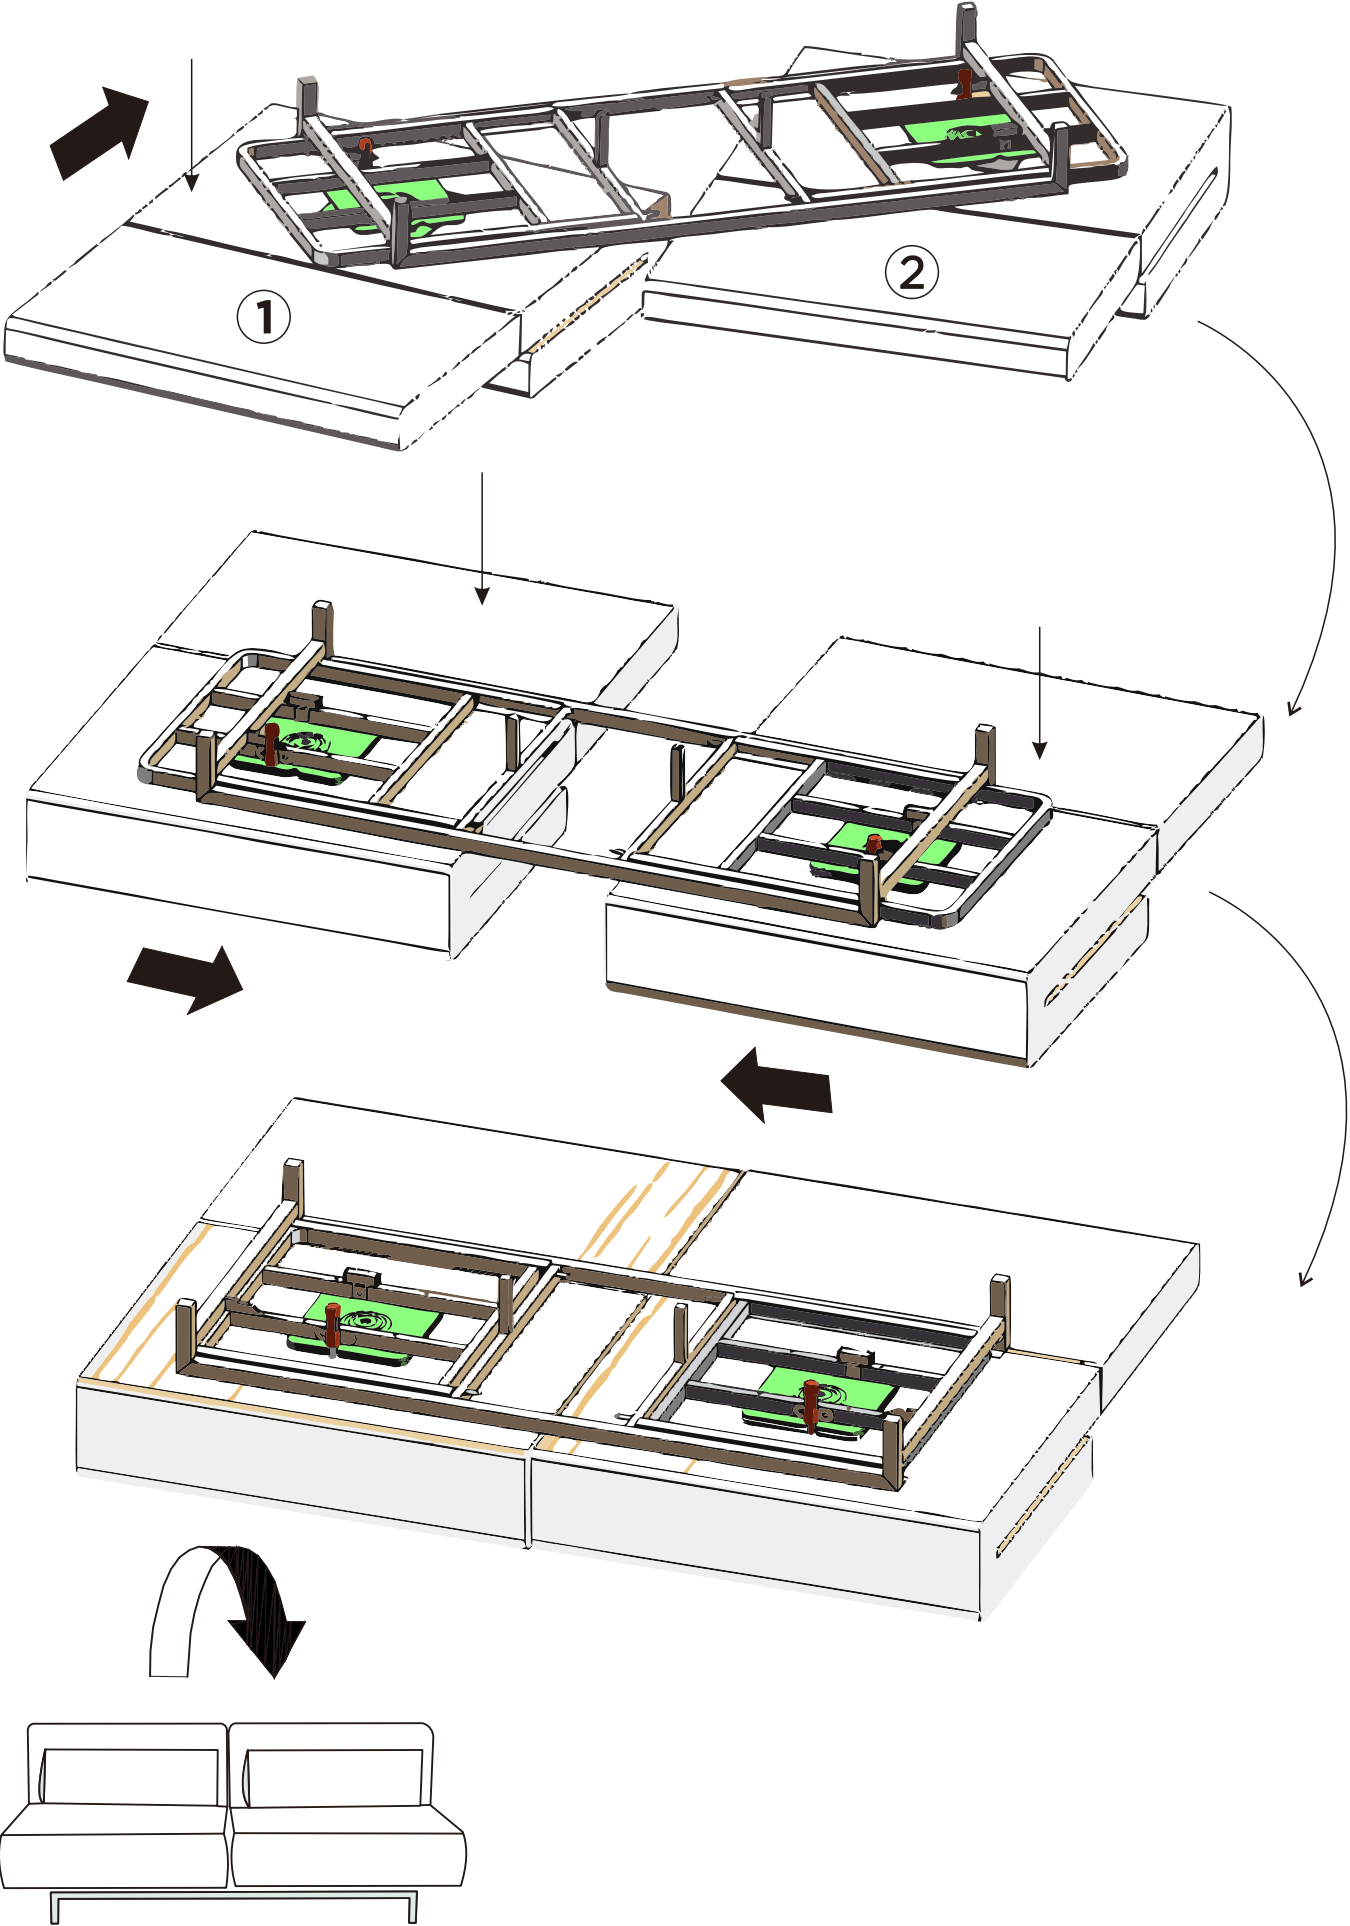

loungelovers

Assembly Instruction

Divano 2S

M6x45

Ø6

Ø6

A = 8

B = 8

C = 8

4mm

(1)=1

(2)=2

Step 1

Step 2

Step 3

1

2

3

4

5

6

7

8