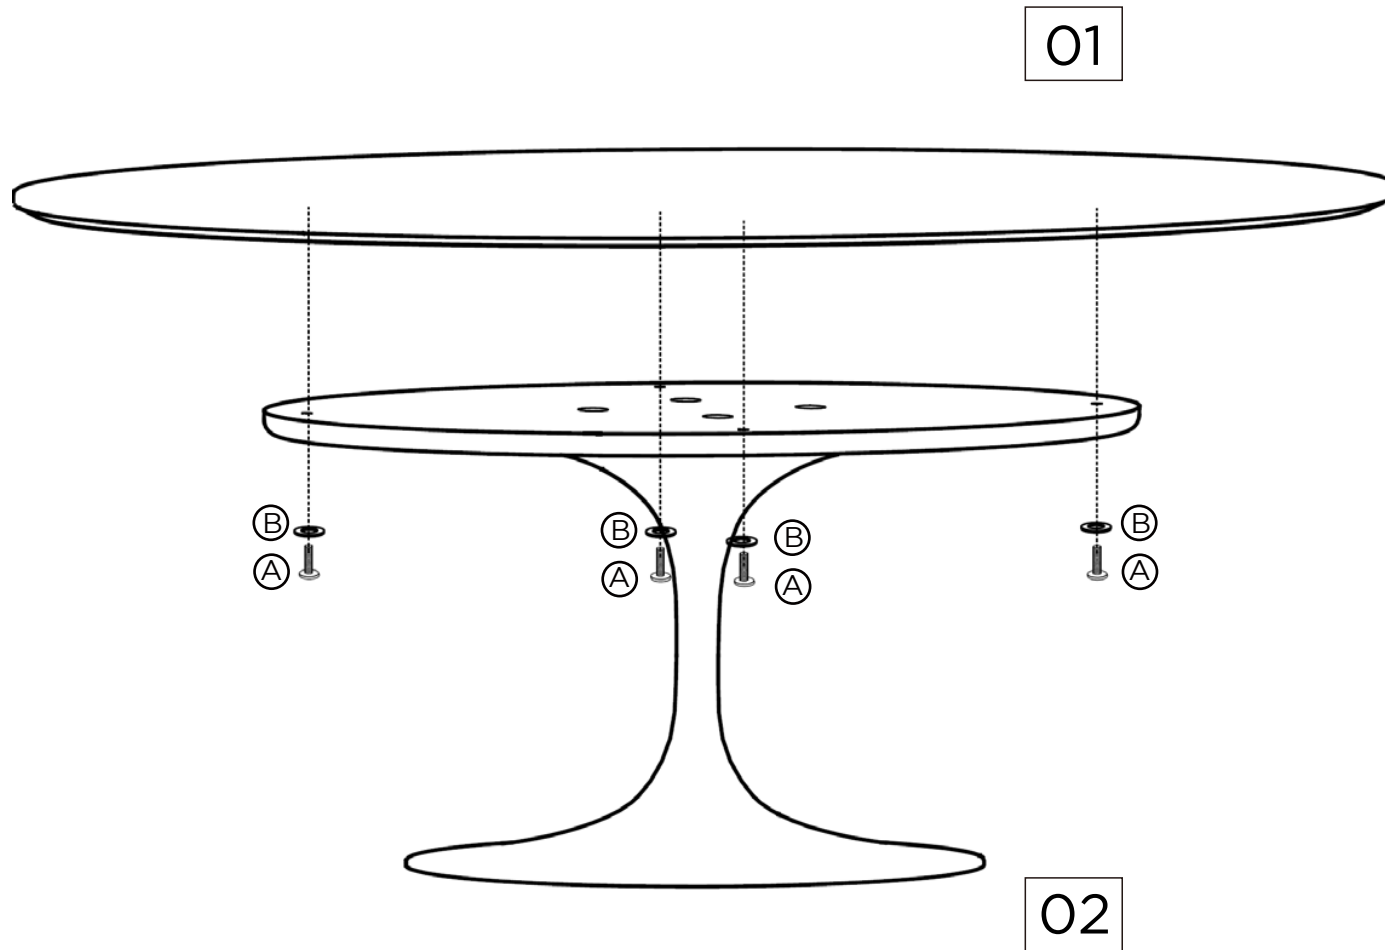

CLOVER OVAL MARBLE COFFEE TABLE

loungelovers

COMPONENT PARTS

FITTINGS

COMPONENT CHECKLIST

PART	No.	Qty.	
Top	01	1	<input type="checkbox"/>
Leg	02	1	<input type="checkbox"/>

TOOLS REQUIRED

Allen key (supplied)