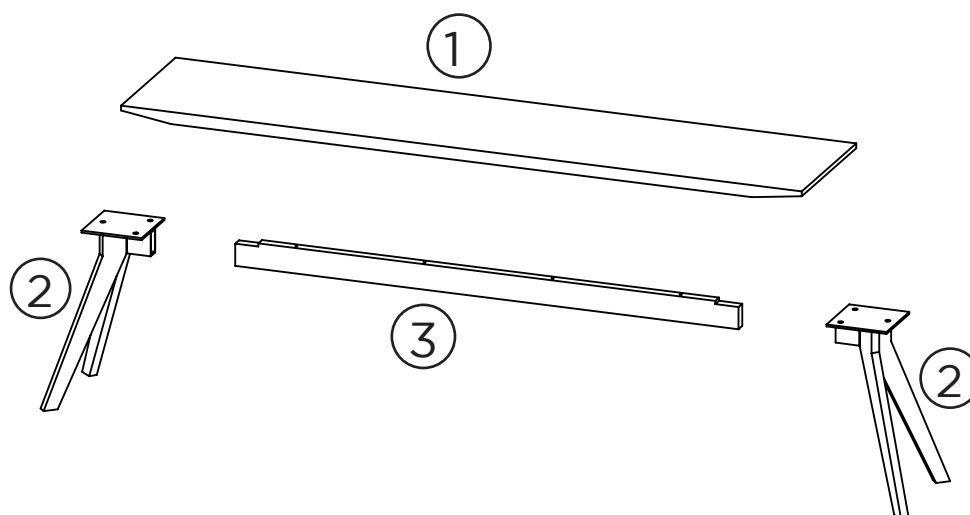

loungelovers

KINGSTON BENCH

				
M8x25mm Ax10	Bx10	Cx10	Dx1	φ3.5x60mm Ex4

Size:170 x 32x 47 cm

1

2

Twist the bolt anticlockwise to adjust the level of bench.