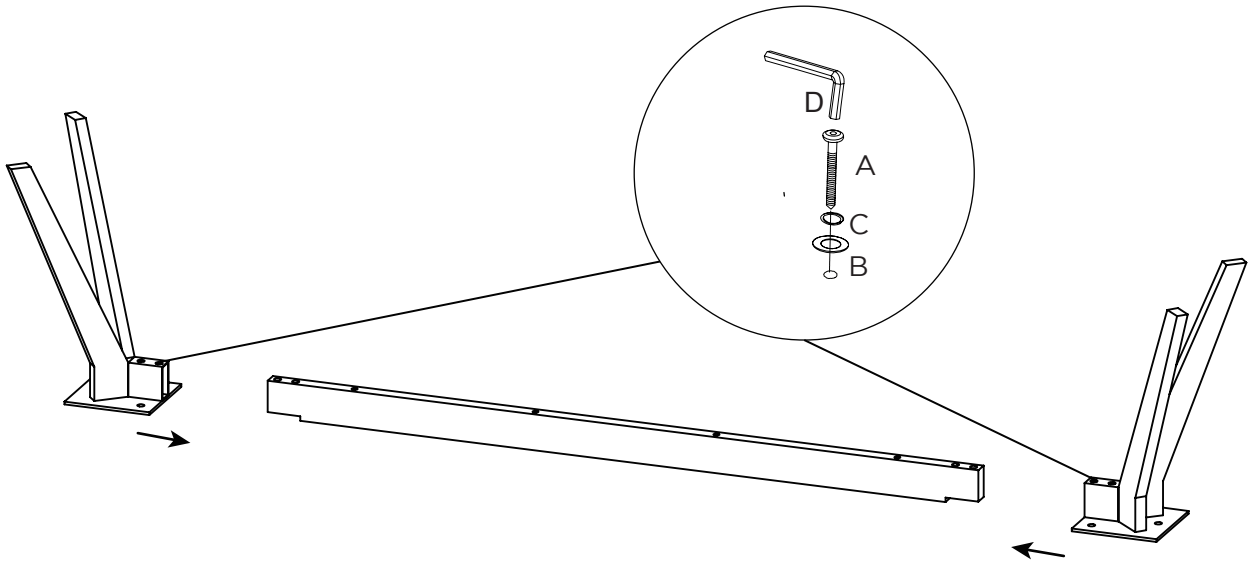

loungelovers

KINGSTON BENCH

				
M8x25mm Ax10	Bx10	Cx10	Dx1	φ3.5x60mm Ex4

Size:170 x 32x 47 cm

1

2

Twist the bolt anticlockwise to adjust the level of bench.