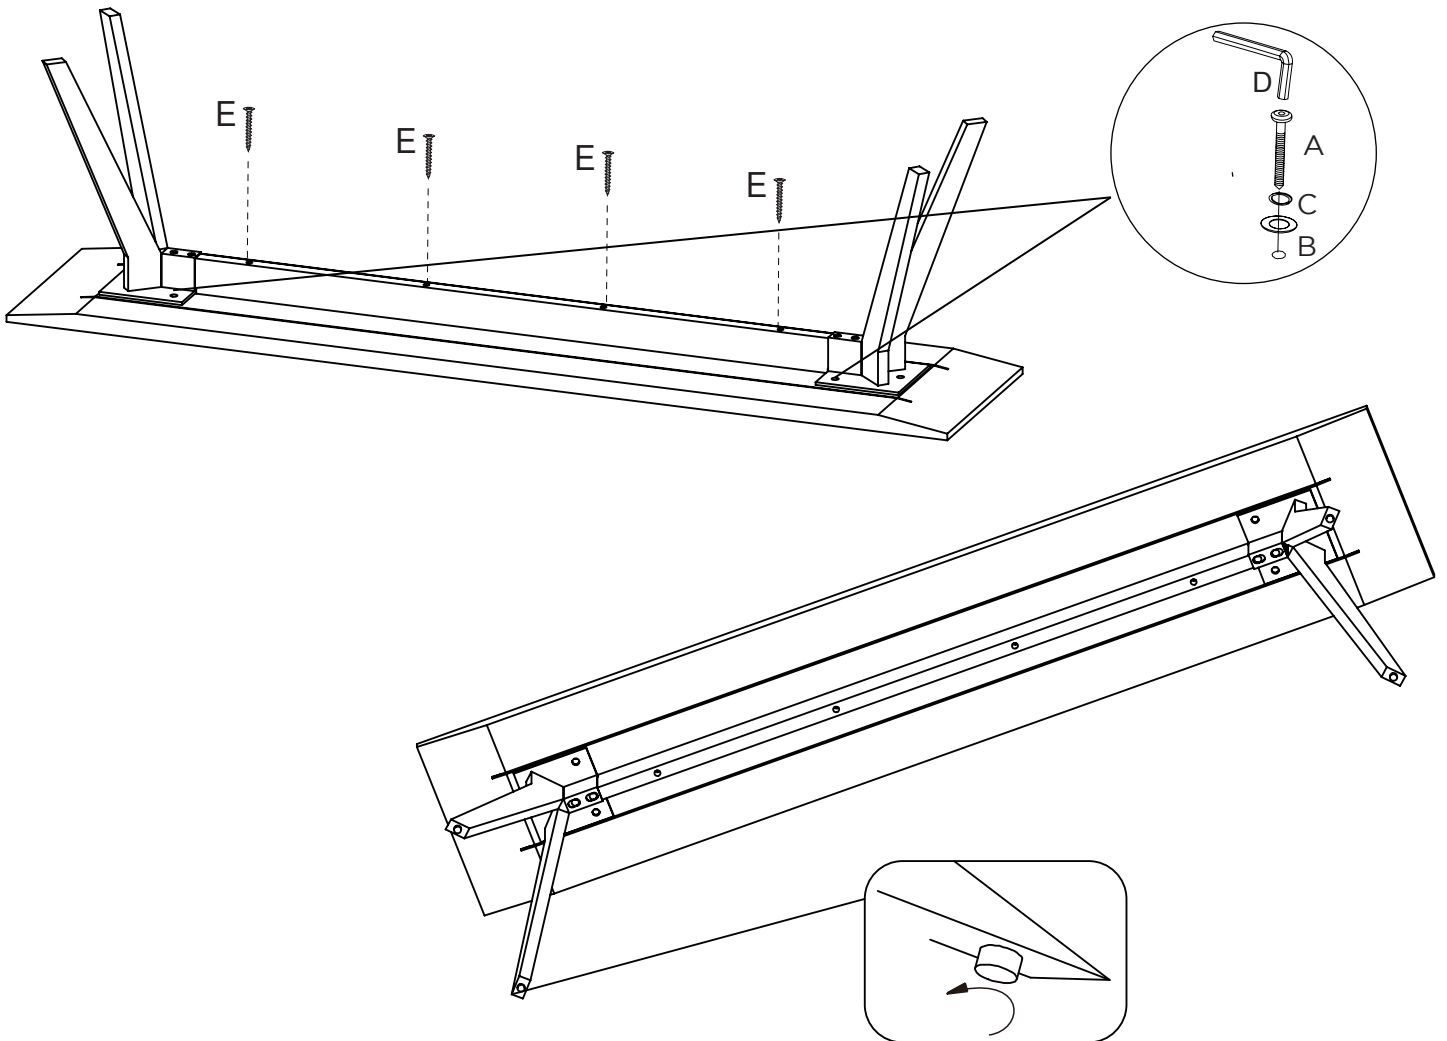

loungelovers

KINGSTON BENCH

				
M8x25mm Ax10	Bx10	Cx10	Dx1	φ3.5x60mm Ex4

Size:170 x 32x 47 cm

1

2

Twist the bolt anticlockwise to adjust the level of bench.