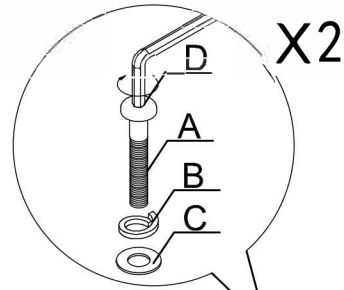

loungelovers

Montana Rectangle Recycled Elm DT - 270cm

ITEM NO. :

①

NO.	ITEM	DESCRIPTION	SPEC.	QTY
A		Hexagon bolt	M8×40	21PCS
B		Lock washer	M8	23PCS
C		Washer	20×10	23PCS
D		Allen key	M8	1PC
E		Hexagon bolt	M8×30	2 PCS