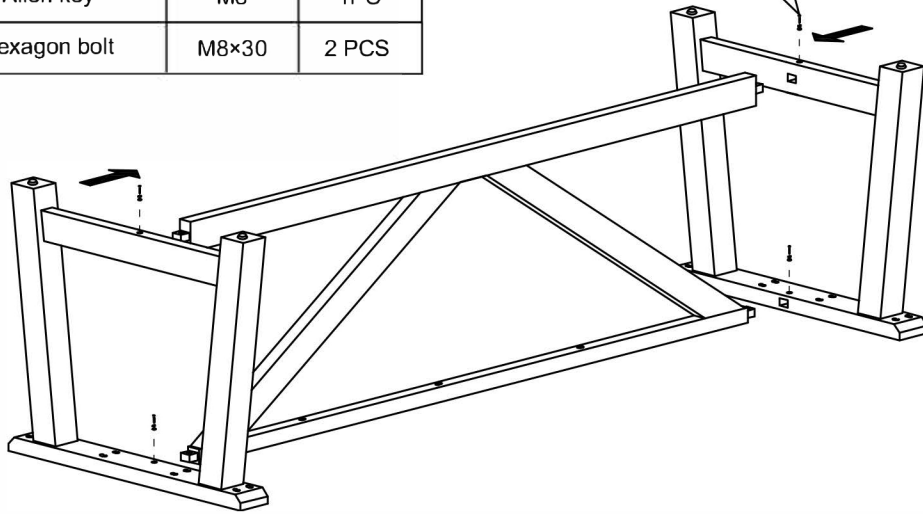

loungelovers

Montana Rectangle Recycled Elm DT - 270cm

ITEM NO. :

①

NO.	ITEM	DESCRIPTION	SPEC.	QTY
A		Hexagon bolt	M8×40	21PCS
B		Lock washer	M8	23PCS
C		Washer	20×10	23PCS
D		Allen key	M8	1PC
E		Hexagon bolt	M8×30	2 PCS