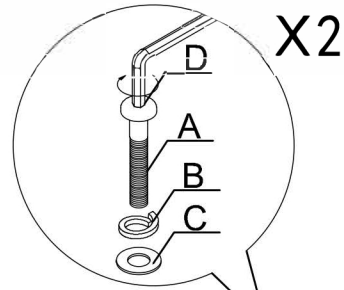

loungelovers

Montana Rectangle Recycled Elm DT - 220cm

ITEM NO. :

①

NO.	ITEM	DESCRIPTION	SPEC.	QTY
A		Hexagon bolt	M8×40	19PCS
B		Lock washer	M8	21PCS
C		Washer	20×10	21PCS
D		Allen key	M8	1PC
E		Hexagon bolt	M8×30	2 PCS