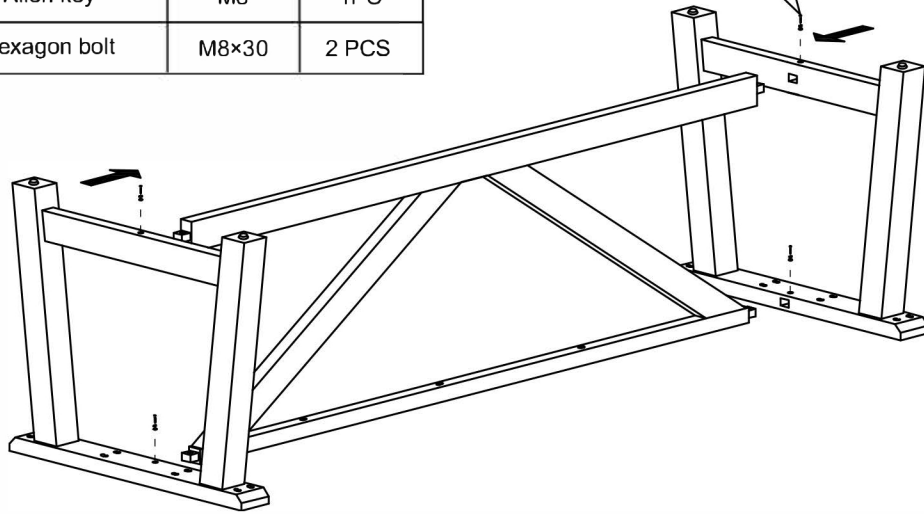

loungelovers

Montana Rectangle Recycled Elm DT - 220cm

ITEM NO. :

①

NO.	ITEM	DESCRIPTION	SPEC.	QTY
A		Hexagon bolt	M8×40	19PCS
B		Lock washer	M8	21PCS
C		Washer	20×10	21PCS
D		Allen key	M8	1PC
E		Hexagon bolt	M8×30	2 PCS