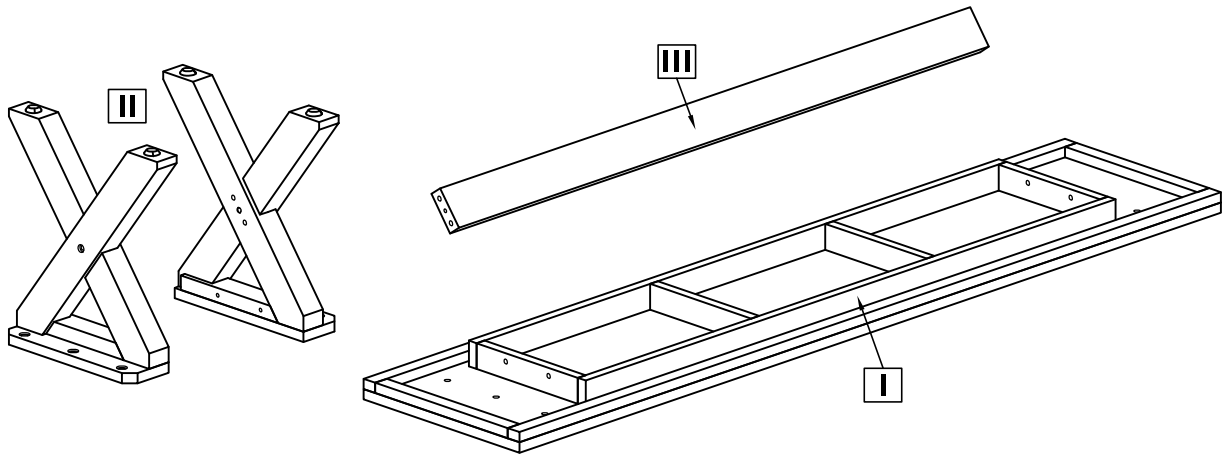

loungelovers

GRAZE BENCH CROSS LEG 180CM

- | | | |
|------------------------|---|------|
| (A) Bolt M8x30 |  | x 6 |
| (B) Bolt M8x40 |  | x 4 |
| (C) Bolt M8x75 |  | x 2 |
| (D) Flat Washer M8/M16 |  | x 12 |

- | | | |
|----------------------|---|------|
| (E) Spring Washer M8 |  | x 12 |
| (F) Dowel Ø10x40 |  | x 4 |
| (G) Allen Key M4 |  | x 1 |

loungelovers

GRAZE BENCH CROSS LEG 180CM