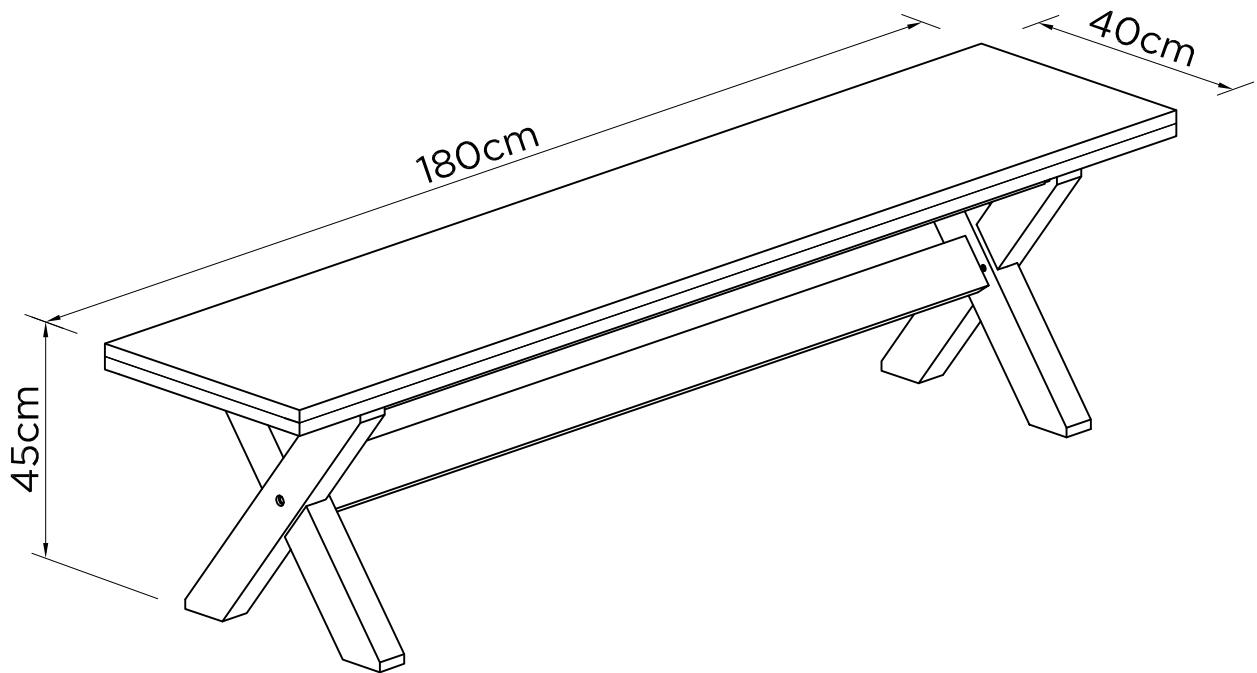

loungelovers

GRAZE BENCH CROSS LEG 180CM

- | | | |
|------------------------|---|------|
| (A) Bolt M8x30 |  | x 6 |
| (B) Bolt M8x40 |  | x 4 |
| (C) Bolt M8x75 |  | x 2 |
| (D) Flat Washer M8/M16 |  | x 12 |

- | | | |
|----------------------|---|------|
| (E) Spring Washer M8 |  | x 12 |
| (F) Dowel Ø10x40 |  | x 4 |
| (G) Allen Key M4 |  | x 1 |

loungelovers

GRAZE BENCH CROSS LEG 180CM