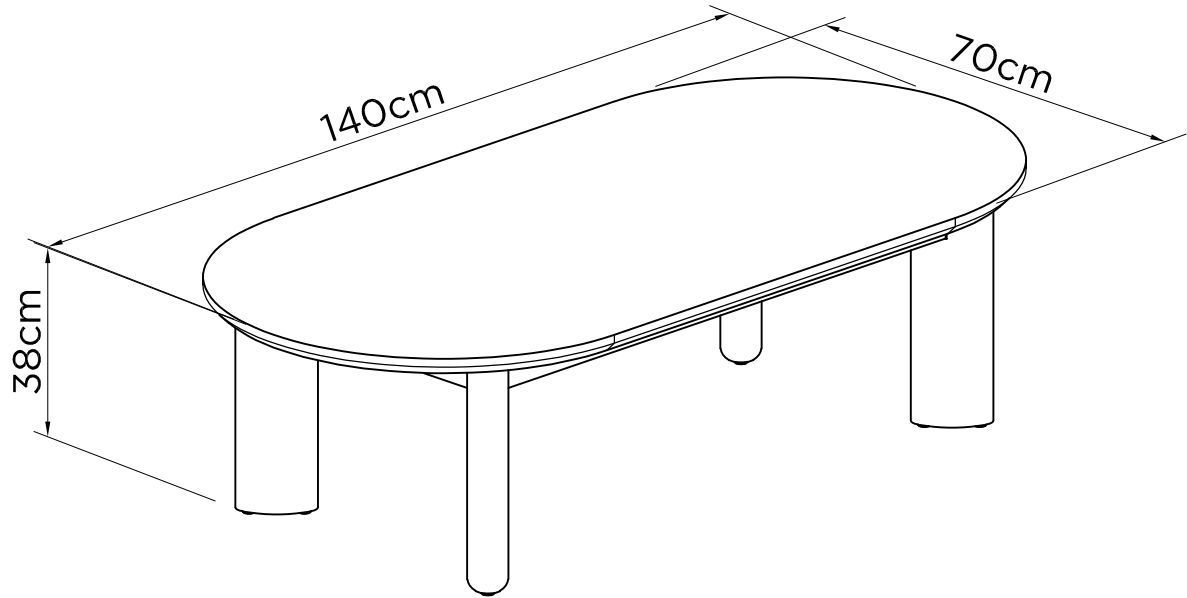

## GRAZE OVAL COFFEE TABLE ARROW LEG

- |                        |   |     |
|------------------------|---|-----|
| (A) Bolt M8x60         |  | x 8 |
| (B) Flat Washer M8/M19 |  | x 8 |
| (C) Spring Washer M8   |  | x 8 |
| (D) Allen Key M4       |  | x 1 |

## GRAZE OVAL COFFEE TABLE ARROW LEG