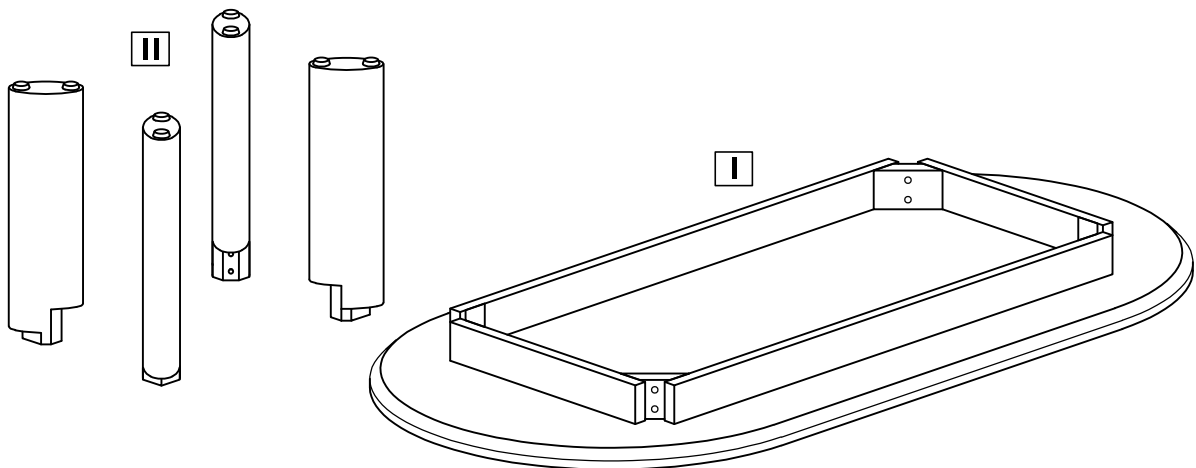

## GRAZE OVAL COFFEE TABLE ARROW LEG

- |                        |   |     |
|------------------------|---|-----|
| (A) Bolt M8x60         |  | x 8 |
| (B) Flat Washer M8/M19 |  | x 8 |
| (C) Spring Washer M8   |  | x 8 |
| (D) Allen Key M4       |  | x 1 |