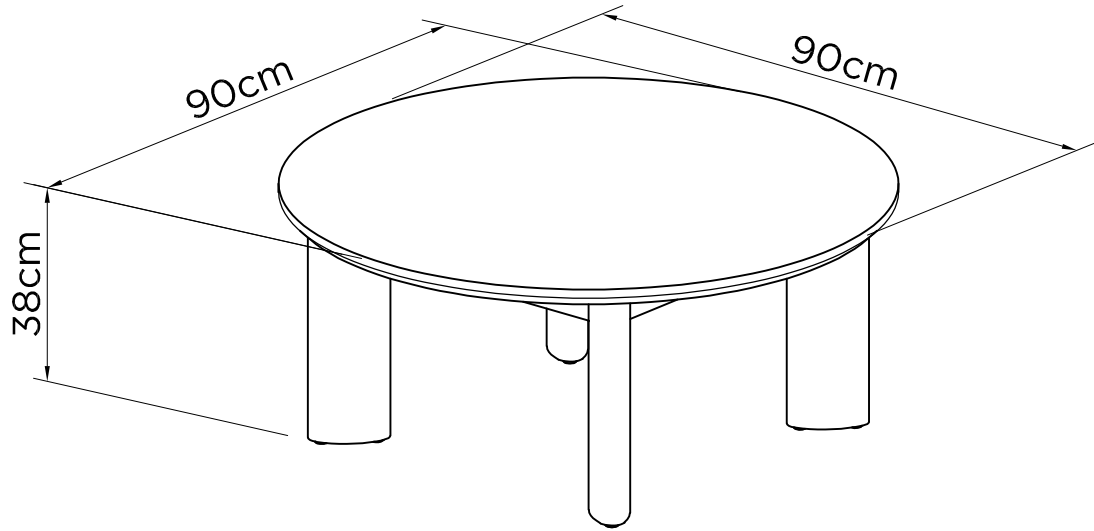

lounge lovers

GRAZE ROUND COFFEE TABLE

- | | | |
|----------------------|---|-----|
| Ⓐ Bolt M8x60 |  | x 8 |
| Ⓑ Flat Washer M8/M19 |  | x 8 |
| Ⓒ Spring Washer M8 |  | x 8 |
| Ⓓ Allen Key M4 |  | x 1 |

loungelovers

GRAZE ROUND COFFEE TABLE