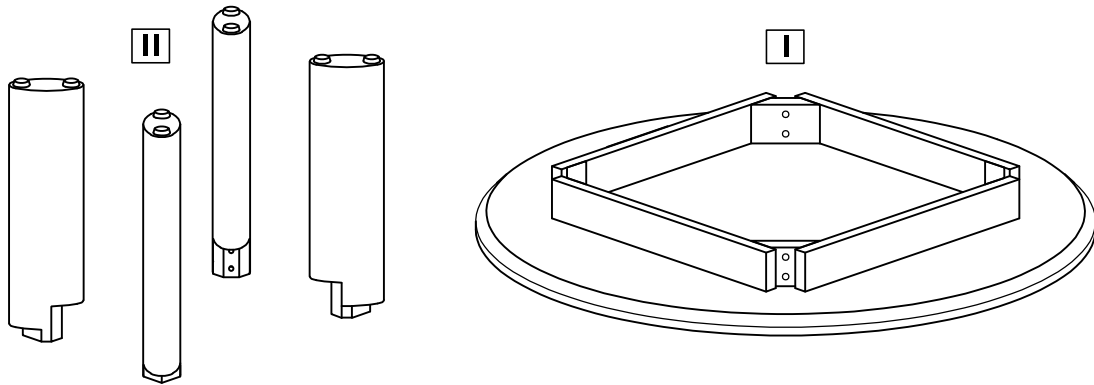

lounge lovers

GRAZE ROUND COFFEE TABLE

- | | | |
|----------------------|---|-----|
| Ⓐ Bolt M8x60 |  | x 8 |
| Ⓑ Flat Washer M8/M19 |  | x 8 |
| Ⓒ Spring Washer M8 |  | x 8 |
| Ⓓ Allen Key M4 |  | x 1 |