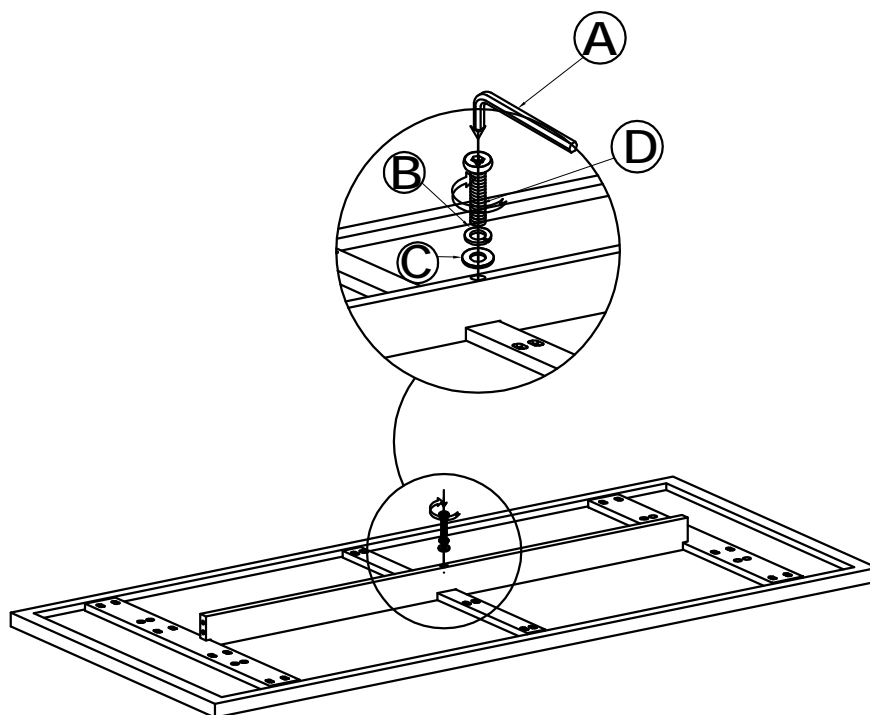

loungelovers

Bronte Bench Natural 180

 A - 4x30x107 - 1pc	 B - M8xØ13 - 13pcs	 C - M8xØ16 - 13pcs	 D - M8x60 - 13pcs	 E - 4pcs	30 MIN

1

2