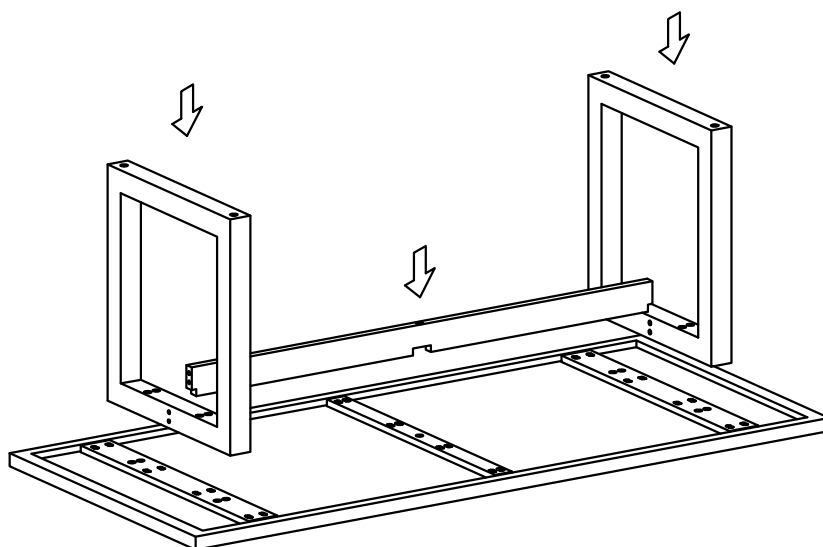

loungelovers

Bronte Bench Natural 180

 A - 4x30x107 - 1pc	 B - M8xØ13 - 13pcs	 C - M8xØ16 - 13pcs	 D - M8x60 - 13pcs	 E - 4pcs	30 MIN

1