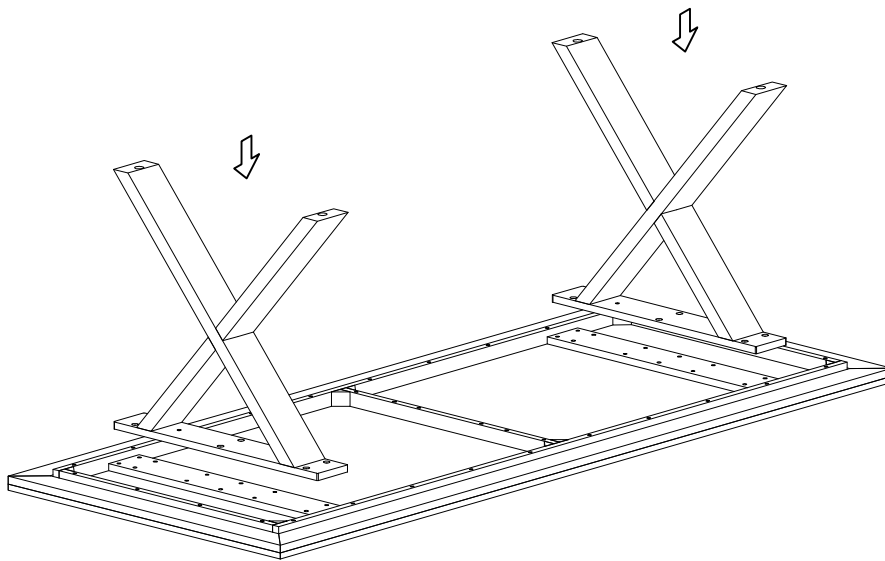

loungelovers

Cove DT X Leg Set - White Oak

 A - 4x30x107 - 1pc	 B - M8xØ13 - 12pcs	 C - M8xØ16 - 12pcs	 D - M8x35 - 12pcs	 20 MIN  
---	---	---	--	---

1

2