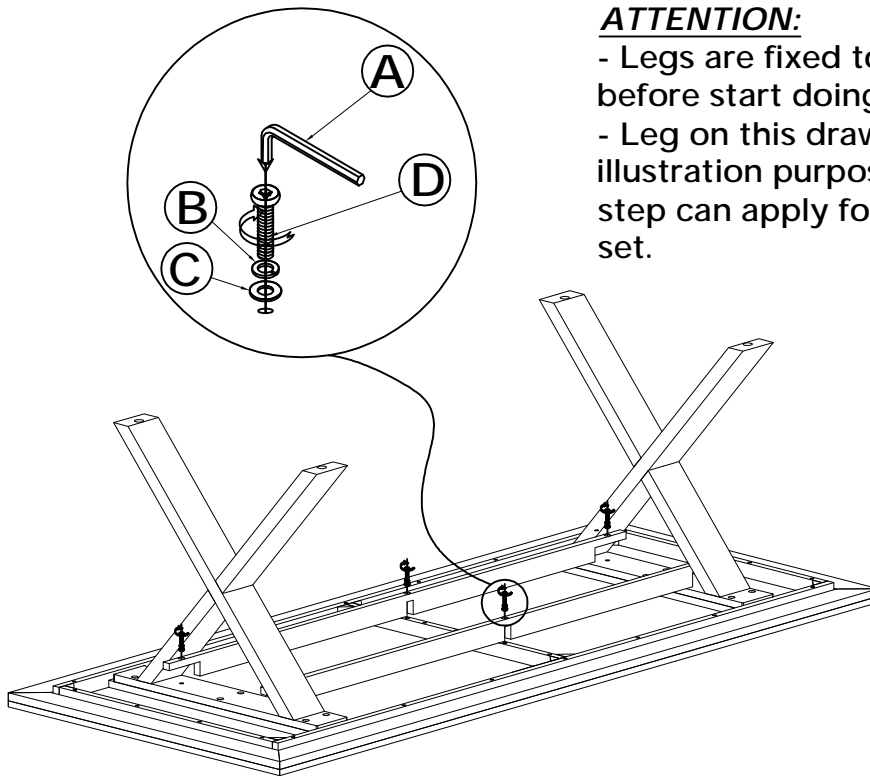

loungelovers

Cove DT Top 160 - White Oak

 A - 4x30x107 - 1pc	 B - M8xØ13 - 6pcs	 C - M8xØ16 - 6pcs	 D - M8x35 - 6pcs	 20 MIN
---	--	--	---	---

1

ATTENTION:

- Legs are fixed to table top before start doing this step.
- Leg on this drawing is for illustration purpose only. This step can apply for X, U, V legs set.