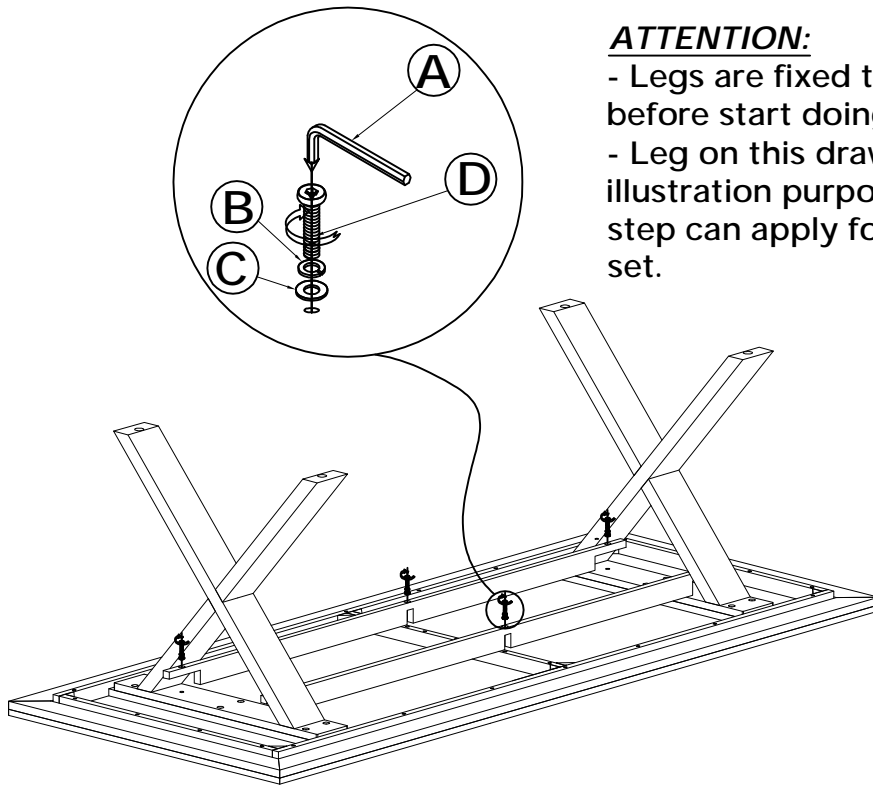

loungelovers

Cove DT Top 200 - White Oak

 A - 4x30x107 - 1pc	 B - M8xØ13 - 6pcs	 C - M8xØ16 - 6pcs	 D - M8x35 - 6pcs	 20 MIN  
---	--	--	---	---

1

ATTENTION:

- Legs are fixed to table top before start doing this step.
- Leg on this drawing is for illustration purpose only. This step can apply for X, U, V legs set.