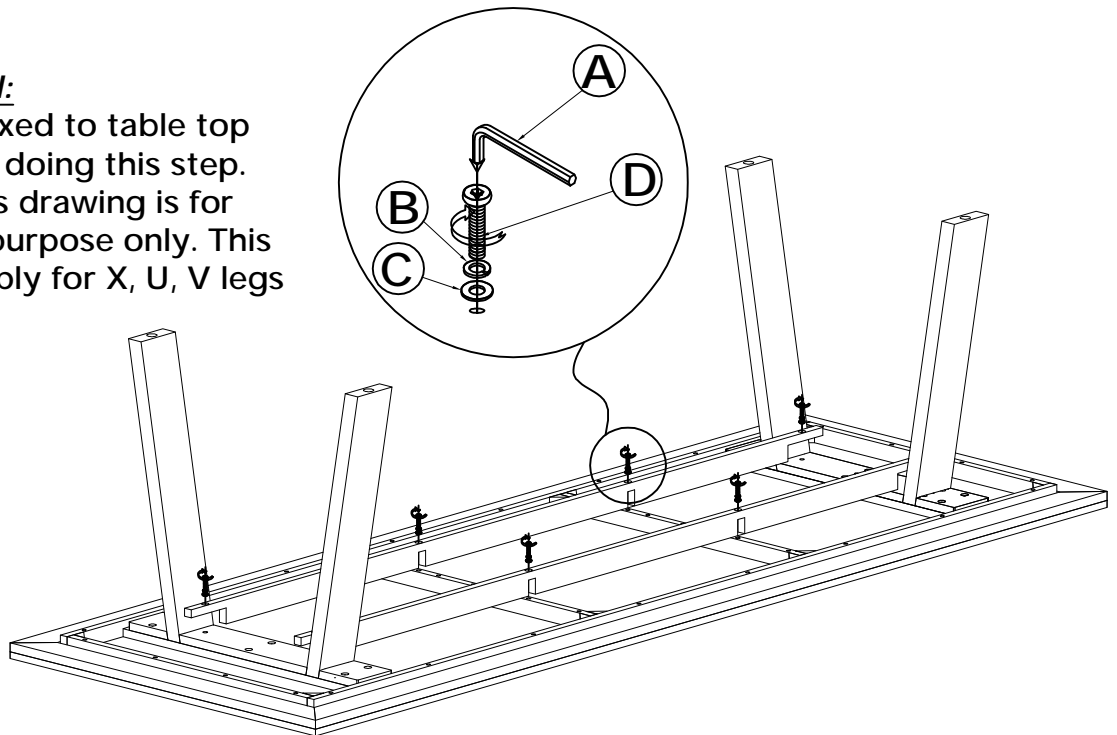

## Cove DT Top 300 - White Oak

 A - 4x30x107 - 1pc	 B - M8xØ13 - 8pcs	 C - M8xØ16 - 8pcs	 D - M8x35 - 8pcs	 20 MIN 
---	--	--	---	---

1

**ATTENTION:**

- Legs are fixed to table top before start doing this step.
- Leg on this drawing is for illustration purpose only. This step can apply for X, U, V legs set.