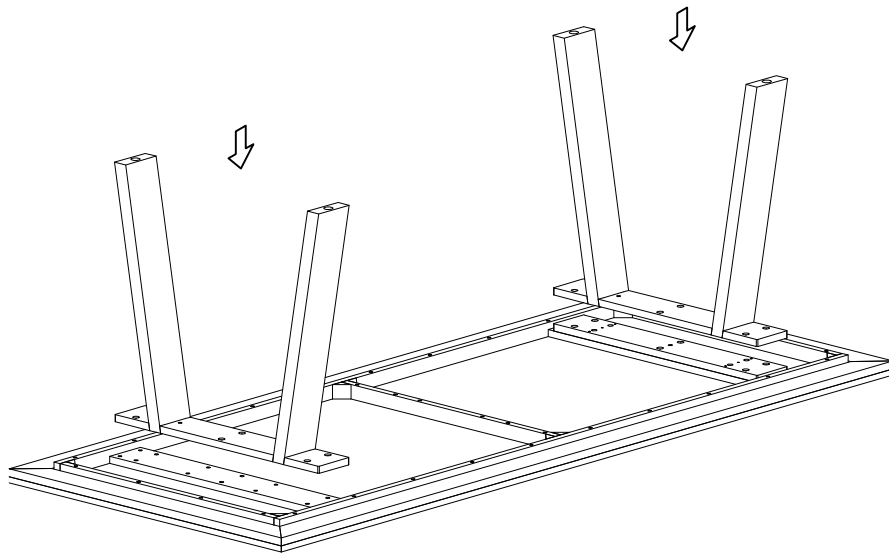

loungelovers

Cove DT V Leg Set - White Oak

 A - 4x30x107 - 1pc	 B - M8xØ13 - 12pcs	 C - M8xØ16 - 12pcs	 D - M8x35 - 12pcs	20 MIN

1