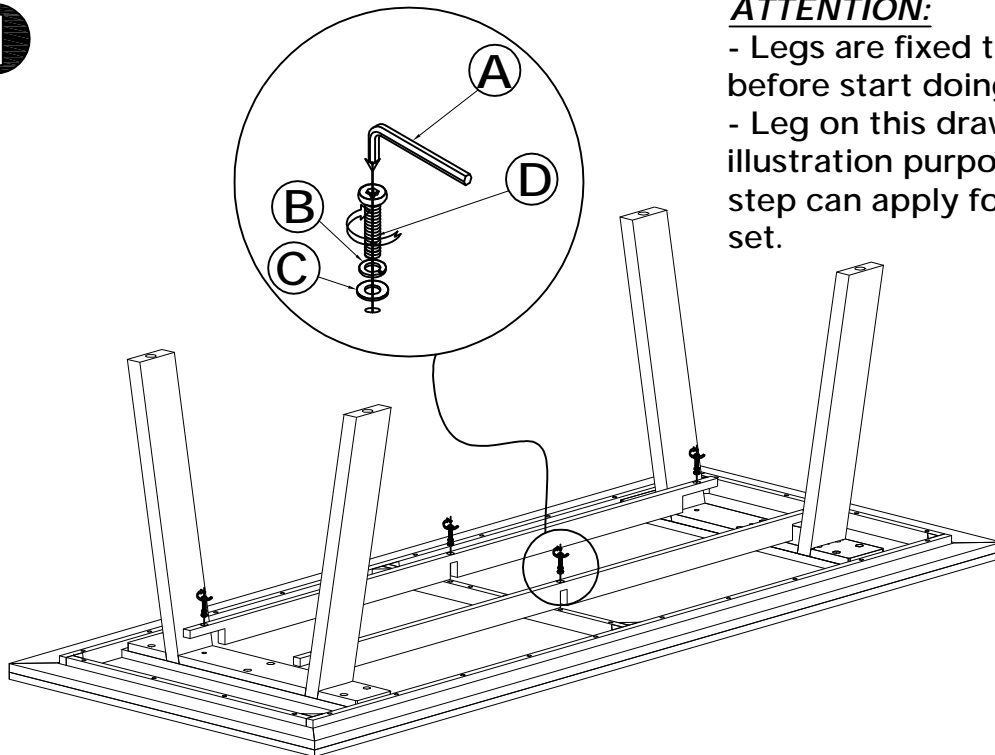

## Cove DT Top 240 - White Oak

 A - 4x30x107 - 1pc	 B - M8xØ13 - 6pcs	 C - M8xØ16 - 6pcs	 D - M8x35 - 6pcs	 20 MIN 
---	--	--	---	---

1

**ATTENTION:**

- Legs are fixed to table top before start doing this step.
- Leg on this drawing is for illustration purpose only. This step can apply for X, U, V legs set.