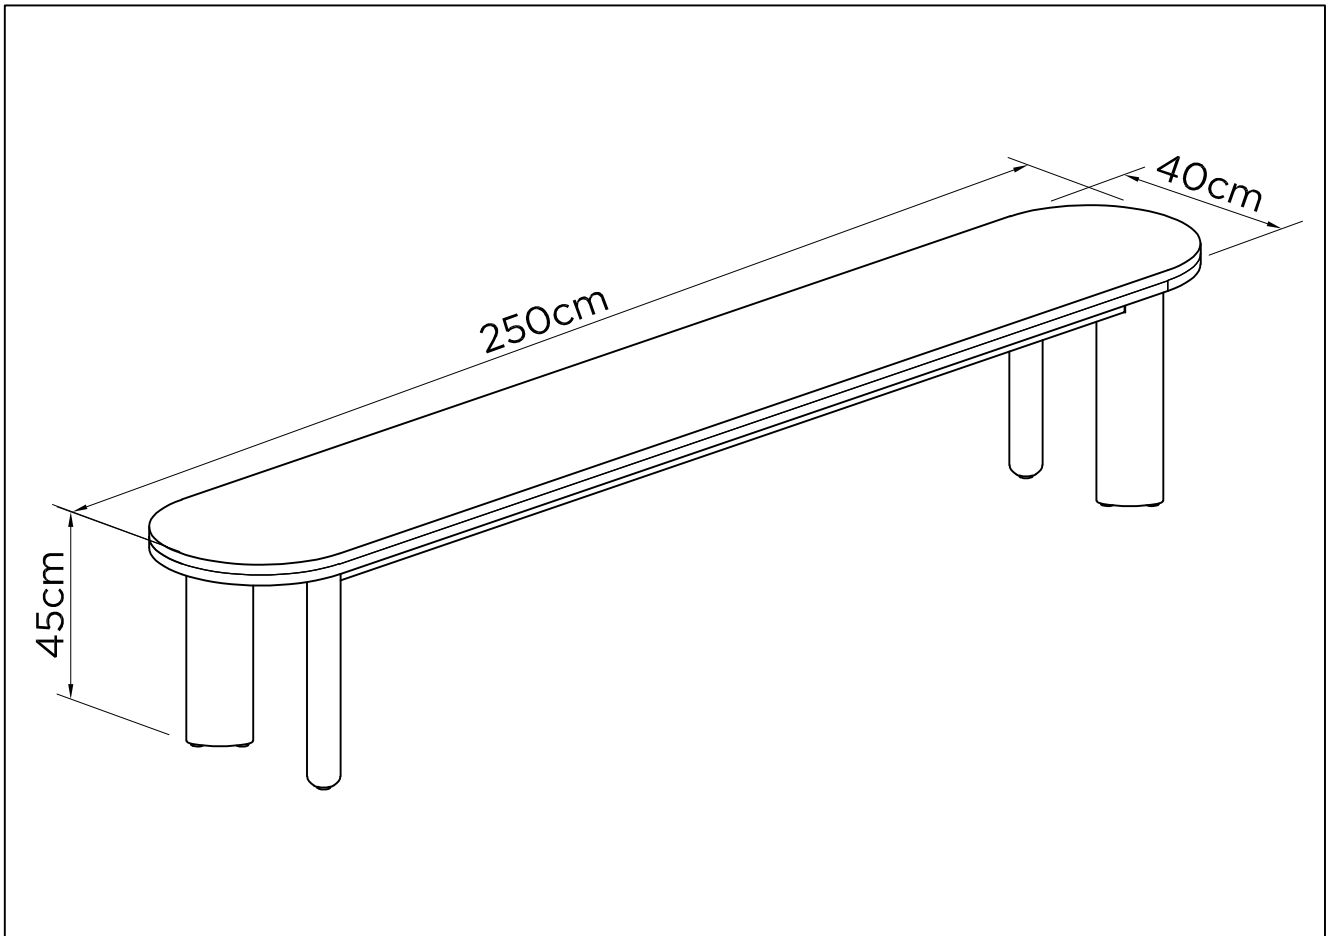

## GRAZE BENCH ARROW LEG 250CM