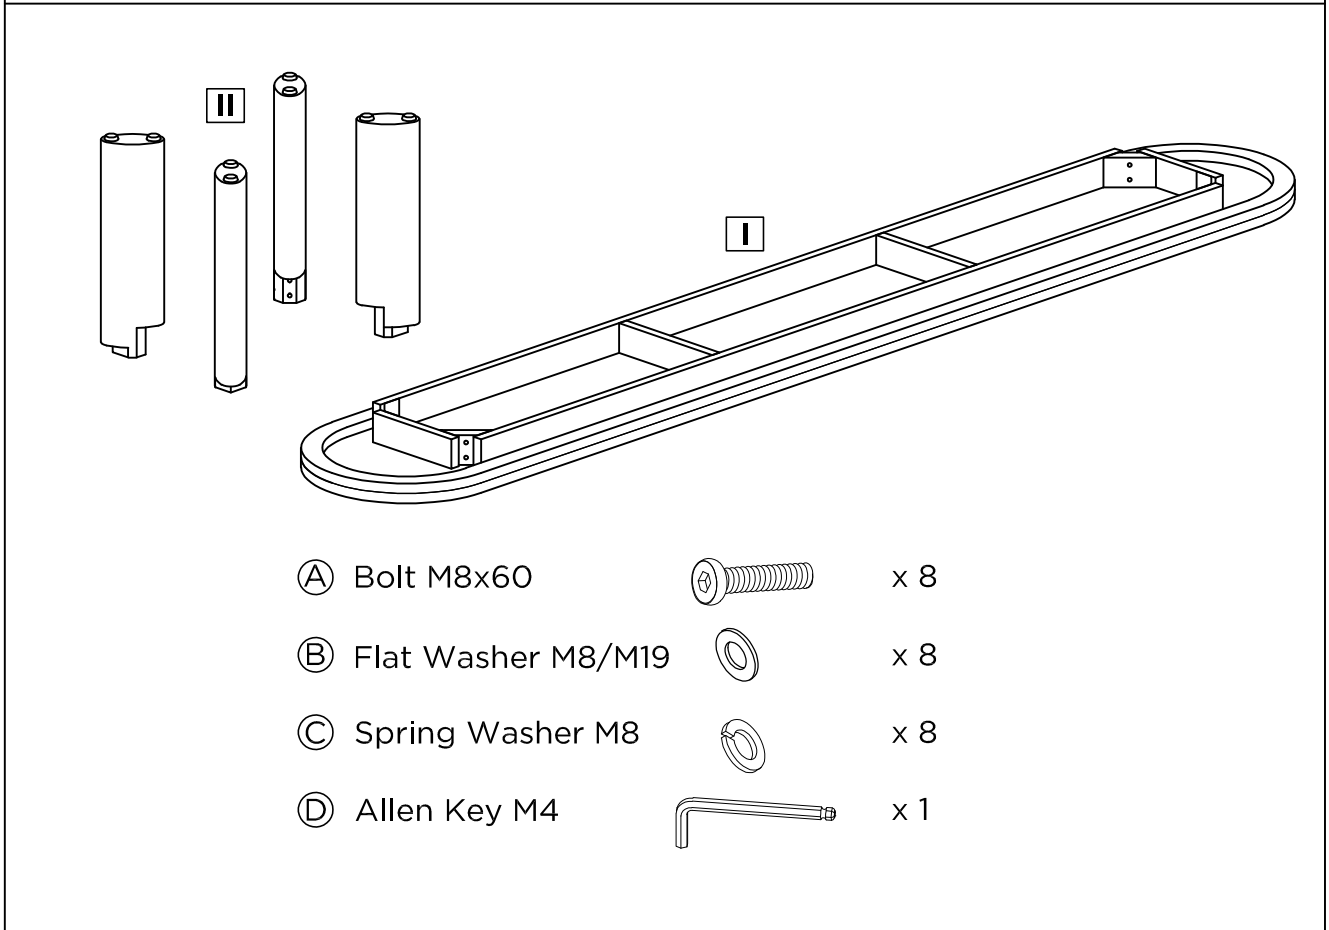

## GRAZE BENCH ARROW LEG 250CM