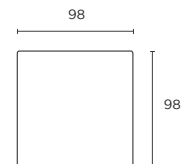

Modular Components

Seat height 46cm Seat depth 62cm

Armless 1-Seater (AL)

92W x 98D x 85H cm

STOCKED

LH/RH Arm 1-Seater (LA/RA)

100W x 98D x 85H cm

STOCKED

Corner 1-Seater (CNR)

98W x 98D x 85H cm

STOCKED

Ottoman (OT)

98W x 98D x 46H cm

STOCKED

LH/RH Chaise (CLA/CRA)

100W x 170D x 85H cm

LH/RH Open-End (OL/OR)

141W x 98D x 85H cm

Right-hand facing shown here

Modular Configurations

Seat height 46cm Seat depth 62cm

LA + RA
200W x 98D x 85H cm

3-Seater (LA + AL + RA)
292W x 98D x 85H cm

STOCKED

LA + CNR + OT
198W x 196D x 85H cm

LA + AL + AL + RA
384W x 98D x 85H cm

LA + OR
241W x 98D x 85H cm

Chaise (LA + AL + CRA)
292W x 170D x 85H cm

STOCKED

LA + AL + CNR + OT
290W x 196D x 85H cm

LA + AL + CNR + OR
290W x 239D x 85H cm