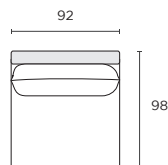

Modular Components

Seat height 46cm Seat depth 62cm

Armless 1-Seater (AL)

92W x 98D x 85H cm

STOCKED

LH/RH Arm 1-Seater (LA/RA)

100W x 98D x 85H cm

STOCKED

Corner 1-Seater (CNR)

98W x 98D x 85H cm

STOCKED

Ottoman (OT)

98W x 98D x 46H cm

STOCKED

LH/RH Chaise (CLA/CRA)

100W x 170D x 85H cm

LH/RH Open-End (OL/OR)

141W x 98D x 85H cm

Right-hand facing shown here

Modular Configurations

Seat height 46cm Seat depth 62cm

LA + RA
200W x 98D x 85H cm

3-Seater (LA + AL + RA)
292W x 98D x 85H cm

STOCKED

CLA + AL + CNR + AL + RA
290W x 290D x 85H cm

Corner (LA + AL + CNR + AL + OT)
290W x 288D x 85H cm

STOCKED