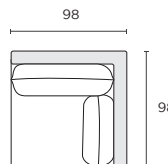

Modular Components

Seat height 46cm Seat depth 62cm

Armless 1-Seater (AL)

92W x 98D x 85H cm

STOCKED

LH/RH Arm 1-Seater (LA/RA)

100W x 98D x 85H cm

STOCKED

Corner 1-Seater (CNR)

98W x 98D x 85H cm

STOCKED

Ottoman (OT)

98W x 98D x 46H cm

STOCKED

LH/RH Chaise (CLA/CRA)

100W x 170D x 85H cm

LH/RH Open-End (OL/OR)

141W x 98D x 85H cm

Right-hand facing shown here

Modular Configurations

Seat height 46cm Seat depth 62cm

LA + RA
200W x 98D x 85H cm

3-Seater (LA + AL + RA)
292W x 98D x 85H cm

STOCKED

LA + CNR + OT
198W x 196D x 85H cm

LA + AL + AL + RA
384W x 98D x 85H cm

LA + OR
241W x 98D x 85H cm

Chaise (LA + AL + CRA)
292W x 170D x 85H cm

STOCKED

LA + AL + CNR + OT
290W x 196D x 85H cm

LA + AL + CNR + OR
290W x 239D x 85H cm