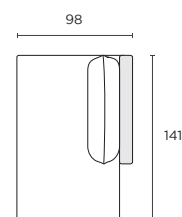

Modular Components

Seat height 46cm Seat depth 62cm

Armless 1-Seater (AL)

92W x 98D x 85H cm

STOCKED

LH/RH Arm 1-Seater (LA/RA)

100W x 98D x 85H cm

STOCKED

Corner 1-Seater (CNR)

98W x 98D x 85H cm

STOCKED

Ottoman (OT)

98W x 98D x 46H cm

STOCKED

LH/RH Chaise (CLA/CRA)

100W x 170D x 85H cm

LH/RH Open-End (OL/OR)

141W x 98D x 85H cm

Right-hand facing shown here

Modular Configurations

Seat height 46cm Seat depth 62cm

LA + RA
200W x 98D x 85H cm

3-Seater (LA + AL + RA)
292W x 98D x 85H cm

STOCKED

LA + CNR + OT
198W x 196D x 85H cm

LA + AL + AL + RA
384W x 98D x 85H cm

LA + OR
241W x 98D x 85H cm

Chaise (LA + AL + CRA)
292W x 170D x 85H cm

STOCKED

LA + AL + CNR + OT
290W x 196D x 85H cm

LA + AL + CNR + OR
290W x 239D x 85H cm