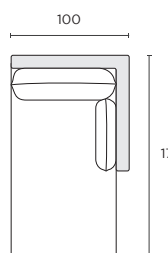

Modular Components

Seat height 46cm Seat depth 62cm

Armless 1-Seater (AL)

92W x 98D x 85H cm

STOCKED

LH/RH Arm 1-Seater (LA/RA)

100W x 98D x 85H cm

STOCKED

Corner 1-Seater (CNR)

98W x 98D x 85H cm

STOCKED

Ottoman (OT)

98W x 98D x 46H cm

STOCKED

LH/RH Chaise (CLA/CRA)

100W x 170D x 85H cm

LH/RH Open-End (OL/OR)

141W x 98D x 85H cm

Right-hand facing shown here

Modular Configurations

Seat height 46cm Seat depth 62cm

LA + RA
200W x 98D x 85H cm

3-Seater (LA + AL + RA)
292W x 98D x 85H cm

STOCKED

LA + CNR + OT
198W x 196D x 85H cm

LA + AL + AL + RA
384W x 98D x 85H cm

LA + OR
241W x 98D x 85H cm

Chaise (LA + AL + CRA)
292W x 170D x 85H cm

STOCKED

LA + AL + CNR + OT
290W x 196D x 85H cm

LA + AL + CNR + OR
290W x 239D x 85H cm