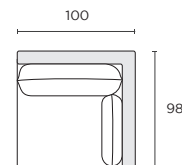

Modular Components

Seat height 46cm Seat depth 62cm

Armless 1-Seater (AL)

92W x 98D x 85H cm

STOCKED

LH/RH Arm 1-Seater (LA/RA)

100W x 98D x 85H cm

STOCKED

Corner 1-Seater (CNR)

98W x 98D x 85H cm

STOCKED

Ottoman (OT)

98W x 98D x 46H cm

STOCKED

LH/RH Chaise (CLA/CRA)

100W x 170D x 85H cm

LH/RH Open-End (OL/OR)

141W x 98D x 85H cm

Right-hand facing shown here

Modular Configurations

Seat height 46cm Seat depth 62cm

LA + RA
200W x 98D x 85H cm

3-Seater (LA + AL + RA)
292W x 98D x 85H cm

STOCKED

LA + CNR + OT
198W x 196D x 85H cm

LA + AL + AL + RA
384W x 98D x 85H cm

LA + OR
241W x 98D x 85H cm

Chaise (LA + AL + CRA)
292W x 170D x 85H cm

STOCKED

LA + AL + CNR + OT
290W x 196D x 85H cm

LA + AL + CNR + OR
290W x 239D x 85H cm