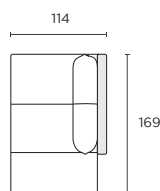

Modular Components

Seat height 46cm Seat depth 78cm

Armless 1-Seater (AL)

119W x 114D x 85H cm

STOCKED

Armless 1-Seater (AL2)

108W x 114D x 85H cm

LH/RH Arm 1-Seater (LA/RA)

128W x 114D x 85H cm

STOCKED

LH/RH Arm 1-Seater (LA2/RA2)

115W x 114D x 85H cm

Corner 1-Seater (CNR)

114W x 114D x 85H cm

STOCKED

LH/RH Arm Chaise (CLA/CRA)

129W x 170D x 85H cm

LH/RH Open-End (OL/OR)

169W x 114D x 85H cm

Right-hand facing shown here

Large Ottoman (OTL)
129W x 101D x 46H cm

STOCKED

Small Ottoman (OTS)
114W x 101D x 46H cm

Modular Configurations

Seat height 46cm Seat depth 78cm

4-Seater (LA + RA)
256W x 114D x 85H cm

STOCKED

LA2 + RA2
230W x 114D x 85H cm

5-Seater (LA + AL + RA)
375W x 114D x 85H cm

STOCKED

LA2 + AL2 + RA2
338W x 114D x 85H cm

LA + OR
297W x 114D x 85H cm