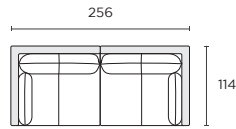

Modular Components

Seat height 46cm Seat depth 78cm

Armless 1-Seater (AL)

119W x 114D x 85H cm

STOCKED

Armless 1-Seater (AL2)

108W x 114D x 85H cm

LH/RH Arm 1-Seater (LA/RA)

128W x 114D x 85H cm

STOCKED

LH/RH Arm 1-Seater (LA2/RA2)

115W x 114D x 85H cm

Corner 1-Seater (CNR)

114W x 114D x 85H cm

STOCKED

LH/RH Arm Chaise (CLA/CRA)

129W x 170D x 85H cm

LH/RH Open-End (OL/OR)

169W x 114D x 85H cm

Right-hand facing shown here

Large Ottoman (OTL)
129W x 101D x 46H cm

STOCKED

Small Ottoman (OTS)
114W x 101D x 46H cm

Modular Configurations

Seat height 46cm Seat depth 78cm

4-Seater (LA + RA)
256W x 114D x 85H cm

STOCKED

LA2 + RA2
230W x 114D x 85H cm

5-Seater (LA + AL + RA)
375W x 114D x 85H cm

STOCKED

LA2 + AL2 + RA2
338W x 114D x 85H cm

LA + OR
297W x 114D x 85H cm