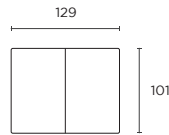

Modular Components

Seat height 46cm Seat depth 78cm

Armless 1-Seater (AL)

119W x 114D x 85H cm

STOCKED

Armless 1-Seater (AL2)

108W x 114D x 85H cm

LH/RH Arm 1-Seater (LA/RA)

128W x 114D x 85H cm

STOCKED

LH/RH Arm 1-Seater (LA2/RA2)

115W x 114D x 85H cm

Corner 1-Seater (CNR)

114W x 114D x 85H cm

STOCKED

LH/RH Arm Chaise (CLA/CRA)

129W x 170D x 85H cm

LH/RH Open-End (OL/OR)

169W x 114D x 85H cm

Right-hand facing shown here

Large Ottoman (OTL)
129W x 101D x 46H cm

STOCKED

Small Ottoman (OTS)
114W x 101D x 46H cm

Modular Configurations

Seat height 46cm Seat depth 78cm

4-Seater (LA + RA)
256W x 114D x 85H cm

STOCKED

LA2 + RA2
230W x 114D x 85H cm

5-Seater (LA + AL + RA)
375W x 114D x 85H cm

STOCKED

LA2 + AL2 + RA2
338W x 114D x 85H cm

LA + OR
297W x 114D x 85H cm