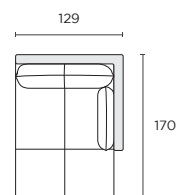

Modular Components

Seat height 46cm Seat depth 78cm

Armless 1-Seater (AL)

119W x 114D x 85H cm

STOCKED

Armless 1-Seater (AL2)

108W x 114D x 85H cm

LH/RH Arm 1-Seater (LA/RA)

128W x 114D x 85H cm

STOCKED

LH/RH Arm 1-Seater (LA2/RA2)

115W x 114D x 85H cm

Corner 1-Seater (CNR)

114W x 114D x 85H cm

STOCKED

LH/RH Arm Chaise (CLA/CRA)

129W x 170D x 85H cm

LH/RH Open-End (OL/OR)

169W x 114D x 85H cm

Right-hand facing shown here

Large Ottoman (OTL)
129W x 101D x 46H cm

STOCKED

Small Ottoman (OTS)
114W x 101D x 46H cm

Modular Configurations

Seat height 46cm Seat depth 78cm

4-Seater (LA + RA)
256W x 114D x 85H cm

STOCKED

LA2 + RA2
230W x 114D x 85H cm

5-Seater (LA + AL + RA)
375W x 114D x 85H cm

STOCKED

LA2 + AL2 + RA2
338W x 114D x 85H cm

LA + OR
297W x 114D x 85H cm