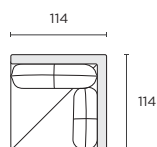

Modular Components

Seat height 46cm Seat depth 78cm

Armless 1-Seater (AL)

119W x 114D x 85H cm

STOCKED

Armless 1-Seater (AL2)

108W x 114D x 85H cm

LH/RH Arm 1-Seater (LA/RA)

128W x 114D x 85H cm

STOCKED

LH/RH Arm 1-Seater (LA2/RA2)

115W x 114D x 85H cm

Corner 1-Seater (CNR)

114W x 114D x 85H cm

STOCKED

LH/RH Arm Chaise (CLA/CRA)

129W x 170D x 85H cm

LH/RH Open-End (OL/OR)

169W x 114D x 85H cm

Right-hand facing shown here

Large Ottoman (OTL)
129W x 101D x 46H cm

STOCKED

Small Ottoman (OTS)
114W x 101D x 46H cm

Modular Configurations

Seat height 46cm Seat depth 78cm

4-Seater (LA + RA)
256W x 114D x 85H cm

STOCKED

LA2 + RA2
230W x 114D x 85H cm

5-Seater (LA + AL + RA)
375W x 114D x 85H cm

STOCKED

LA2 + AL2 + RA2
338W x 114D x 85H cm

LA + OR
297W x 114D x 85H cm