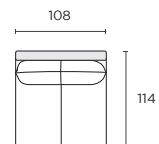

Modular Components

Seat height 46cm Seat depth 78cm

Armless 1-Seater (AL)

119W x 114D x 85H cm

STOCKED

Armless 1-Seater (AL2)

108W x 114D x 85H cm

LH/RH Arm 1-Seater (LA/RA)

128W x 114D x 85H cm

STOCKED

LH/RH Arm 1-Seater (LA2/RA2)

115W x 114D x 85H cm

Corner 1-Seater (CNR)

114W x 114D x 85H cm

STOCKED

LH/RH Arm Chaise (CLA/CRA)

129W x 170D x 85H cm

LH/RH Open-End (OL/OR)

169W x 114D x 85H cm

Right-hand facing shown here

Large Ottoman (OTL)
129W x 101D x 46H cm

STOCKED

Small Ottoman (OTS)
114W x 101D x 46H cm

Modular Configurations

Seat height 46cm Seat depth 78cm

4-Seater (LA + RA)
256W x 114D x 85H cm

STOCKED

LA2 + RA2
230W x 114D x 85H cm

5-Seater (LA + AL + RA)
375W x 114D x 85H cm

STOCKED

LA2 + AL2 + RA2
338W x 114D x 85H cm

LA + OR
297W x 114D x 85H cm