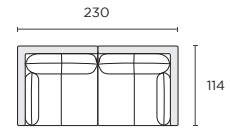

Modular Components

Seat height 46cm Seat depth 78cm

Armless 1-Seater (AL)

119W x 114D x 85H cm

STOCKED

Armless 1-Seater (AL2)

108W x 114D x 85H cm

LH/RH Arm 1-Seater (LA/RA)

128W x 114D x 85H cm

STOCKED

LH/RH Arm 1-Seater (LA2/RA2)

115W x 114D x 85H cm

Corner 1-Seater (CNR)

114W x 114D x 85H cm

STOCKED

LH/RH Arm Chaise (CLA/CRA)

129W x 170D x 85H cm

LH/RH Open-End (OL/OR)

169W x 114D x 85H cm

Right-hand facing shown here

Large Ottoman (OTL)
129W x 101D x 46H cm

STOCKED

Small Ottoman (OTS)
114W x 101D x 46H cm

Modular Configurations

Seat height 46cm Seat depth 78cm

4-Seater (LA + RA)
256W x 114D x 85H cm

STOCKED

LA2 + RA2
230W x 114D x 85H cm

5-Seater (LA + AL + RA)
375W x 114D x 85H cm

STOCKED

LA2 + AL2 + RA2
338W x 114D x 85H cm

LA + OR
297W x 114D x 85H cm