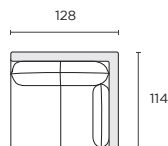

Modular Components

Seat height 46cm Seat depth 78cm

Armless 1-Seater (AL)

119W x 114D x 85H cm

STOCKED

Armless 1-Seater (AL2)

108W x 114D x 85H cm

LH/RH Arm 1-Seater (LA/RA)

128W x 114D x 85H cm

STOCKED

LH/RH Arm 1-Seater (LA2/RA2)

115W x 114D x 85H cm

Corner 1-Seater (CNR)

114W x 114D x 85H cm

STOCKED

LH/RH Arm Chaise (CLA/CRA)

129W x 170D x 85H cm

LH/RH Open-End (OL/OR)

169W x 114D x 85H cm

Right-hand facing shown here

Large Ottoman (OTL)
129W x 101D x 46H cm

STOCKED

Small Ottoman (OTS)
114W x 101D x 46H cm

Modular Configurations

Seat height 46cm Seat depth 78cm

4-Seater (LA + RA)
256W x 114D x 85H cm

STOCKED

LA2 + RA2
230W x 114D x 85H cm

5-Seater (LA + AL + RA)
375W x 114D x 85H cm

STOCKED

LA2 + AL2 + RA2
338W x 114D x 85H cm

LA + OR
297W x 114D x 85H cm