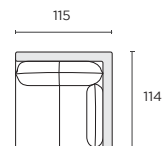

Modular Components

Seat height 46cm Seat depth 78cm

Armless 1-Seater (AL)

119W x 114D x 85H cm

STOCKED

Armless 1-Seater (AL2)

108W x 114D x 85H cm

LH/RH Arm 1-Seater (LA/RA)

128W x 114D x 85H cm

STOCKED

LH/RH Arm 1-Seater (LA2/RA2)

115W x 114D x 85H cm

Corner 1-Seater (CNR)

114W x 114D x 85H cm

STOCKED

LH/RH Arm Chaise (CLA/CRA)

129W x 170D x 85H cm

LH/RH Open-End (OL/OR)

169W x 114D x 85H cm

Right-hand facing shown here

Large Ottoman (OTL)
129W x 101D x 46H cm

STOCKED

Small Ottoman (OTS)
114W x 101D x 46H cm

Modular Configurations

Seat height 46cm Seat depth 78cm

4-Seater (LA + RA)
256W x 114D x 85H cm

STOCKED

LA2 + RA2
230W x 114D x 85H cm

5-Seater (LA + AL + RA)
375W x 114D x 85H cm

STOCKED

LA2 + AL2 + RA2
338W x 114D x 85H cm

LA + OR
297W x 114D x 85H cm