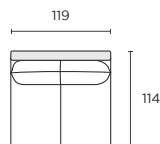

Modular Components

Seat height 46cm Seat depth 78cm

Armless 1-Seater (AL)

119W x 114D x 85H cm

STOCKED

Armless 1-Seater (AL2)

108W x 114D x 85H cm

LH/RH Arm 1-Seater (LA/RA)

128W x 114D x 85H cm

STOCKED

LH/RH Arm 1-Seater (LA2/RA2)

115W x 114D x 85H cm

Corner 1-Seater (CNR)

114W x 114D x 85H cm

STOCKED

LH/RH Arm Chaise (CLA/CRA)

129W x 170D x 85H cm

LH/RH Open-End (OL/OR)

169W x 114D x 85H cm

Right-hand facing shown here

Large Ottoman (OTL)
129W x 101D x 46H cm

STOCKED

Small Ottoman (OTS)
114W x 101D x 46H cm

Modular Configurations

Seat height 46cm Seat depth 78cm

4-Seater (LA + RA)
256W x 114D x 85H cm

STOCKED

LA2 + RA2
230W x 114D x 85H cm

5-Seater (LA + AL + RA)
375W x 114D x 85H cm

STOCKED

LA2 + AL2 + RA2
338W x 114D x 85H cm

LA + OR
297W x 114D x 85H cm