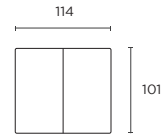

Modular Components

Seat height 46cm Seat depth 78cm

Armless 1-Seater (AL)

119W x 114D x 85H cm

STOCKED

Armless 1-Seater (AL2)

108W x 114D x 85H cm

LH/RH Arm 1-Seater (LA/RA)

128W x 114D x 85H cm

STOCKED

LH/RH Arm 1-Seater (LA2/RA2)

115W x 114D x 85H cm

Corner 1-Seater (CNR)

114W x 114D x 85H cm

STOCKED

LH/RH Arm Chaise (CLA/CRA)

129W x 170D x 85H cm

LH/RH Open-End (OL/OR)

169W x 114D x 85H cm

Right-hand facing shown here

Large Ottoman (OTL)
129W x 101D x 46H cm

STOCKED

Small Ottoman (OTS)
114W x 101D x 46H cm

Modular Configurations

Seat height 46cm Seat depth 78cm

4-Seater (LA + RA)
256W x 114D x 85H cm

STOCKED

LA2 + RA2
230W x 114D x 85H cm

5-Seater (LA + AL + RA)
375W x 114D x 85H cm

STOCKED

LA2 + AL2 + RA2
338W x 114D x 85H cm

LA + OR
297W x 114D x 85H cm